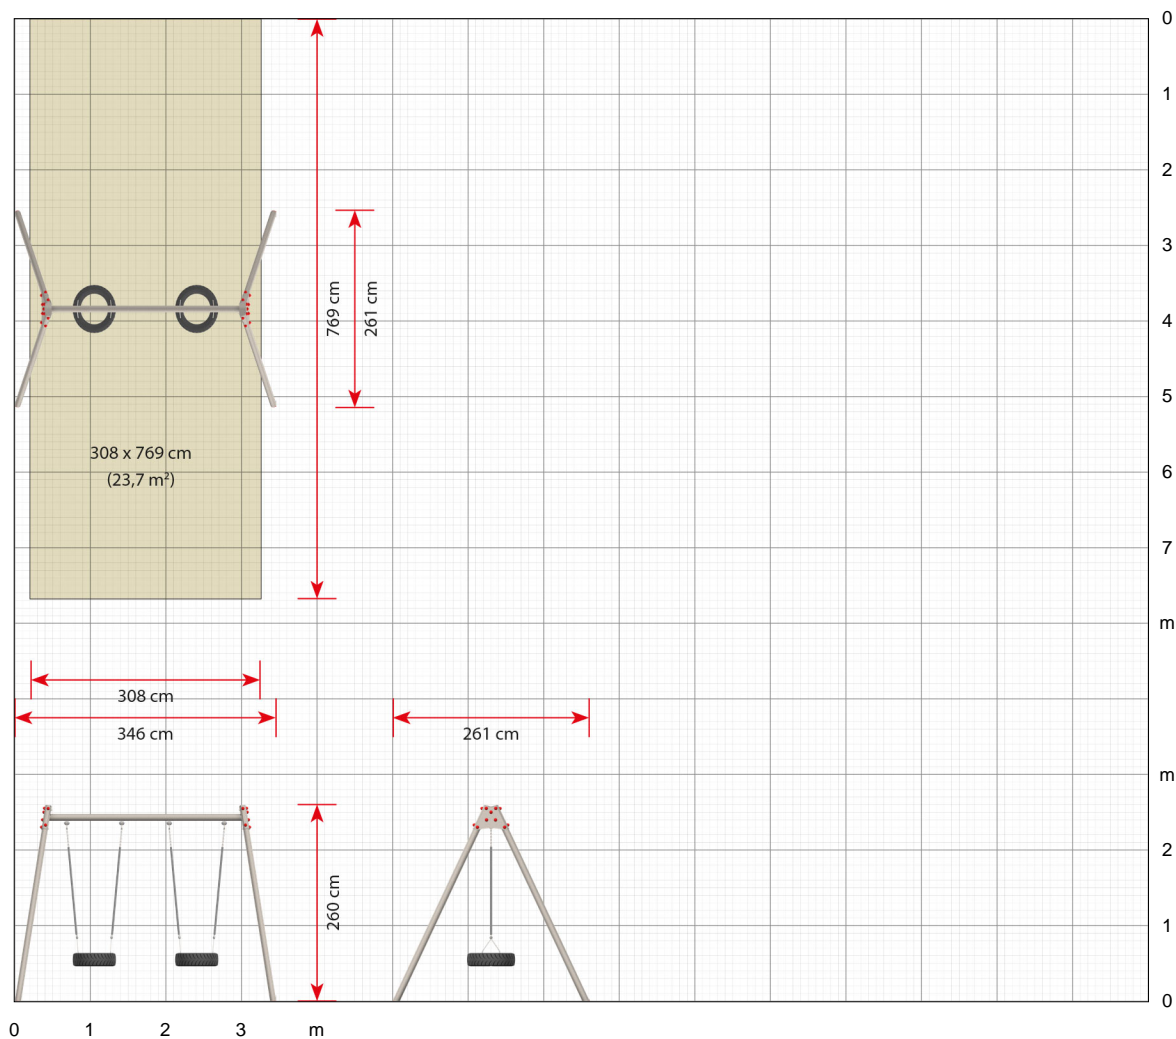

1182

Metal swing frame with 2 tyre swings, extra high

Scale 1:100 (when printed in 100%)

Click here to see more about the product on our website:
<https://www.ledonplay.com/product/1182/>