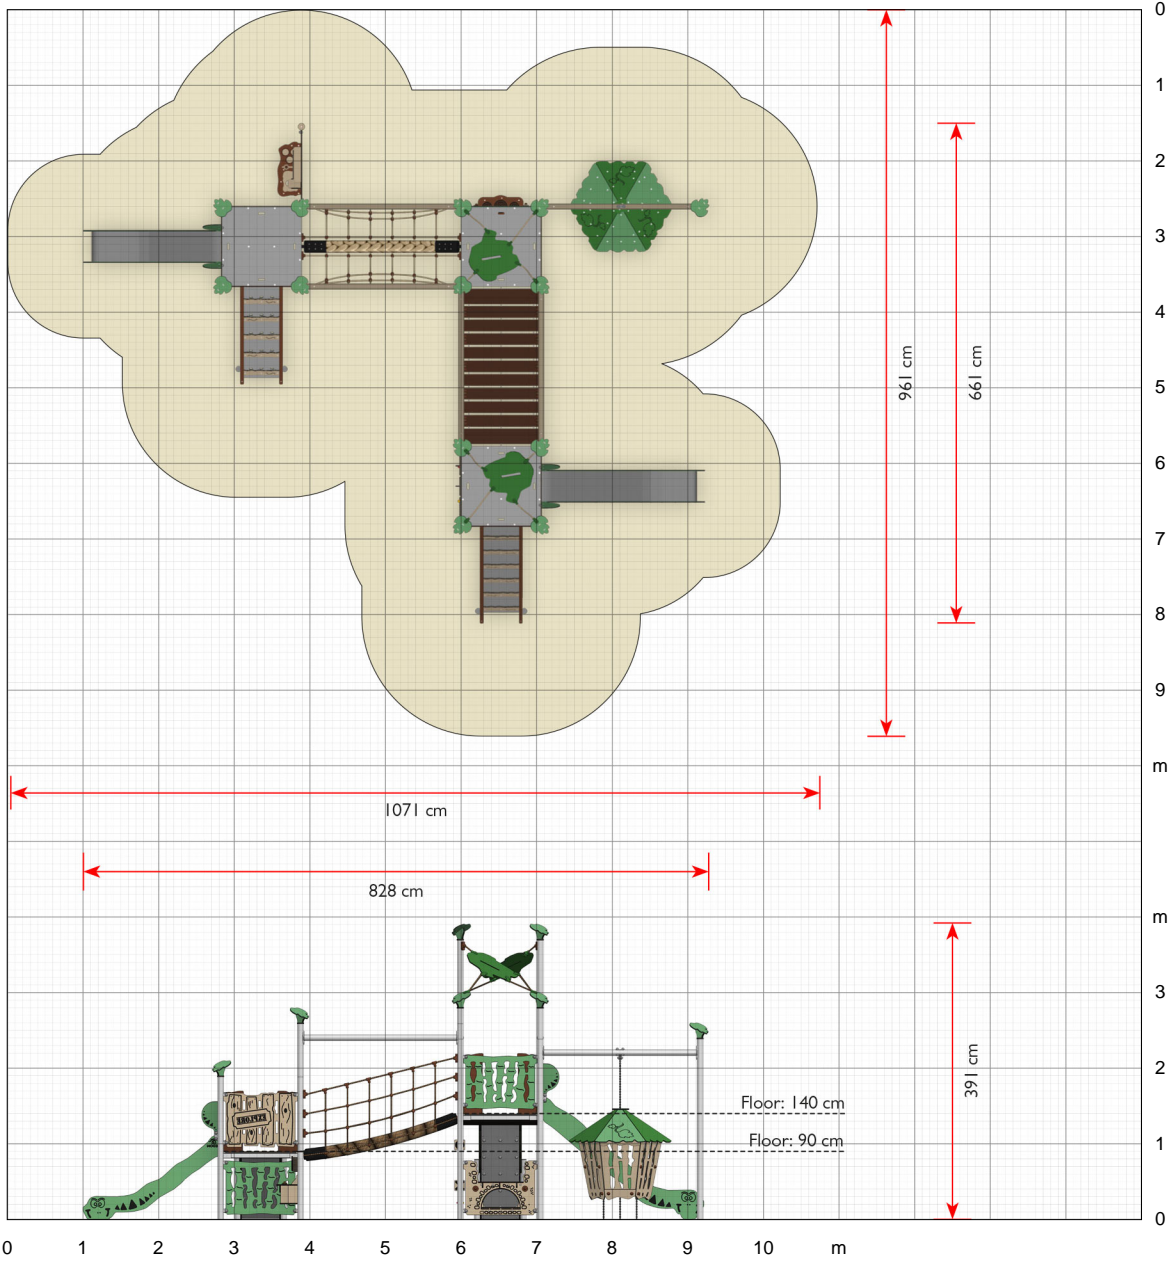

EX365

Virok

Scale 1:100 (when printed in 100%)

Click here to see more about the product on our website:
<https://www.ledonplay.com/product/ex365/>

Phone: +45 7482 6565
info@ledonplay.com, www.ledonplay.com

Production / Administration:
Vestergade 25, DK-6510 Gram

Sales / Marketing / Product Development:
Nordkajen 21, DK-6000 Kolding