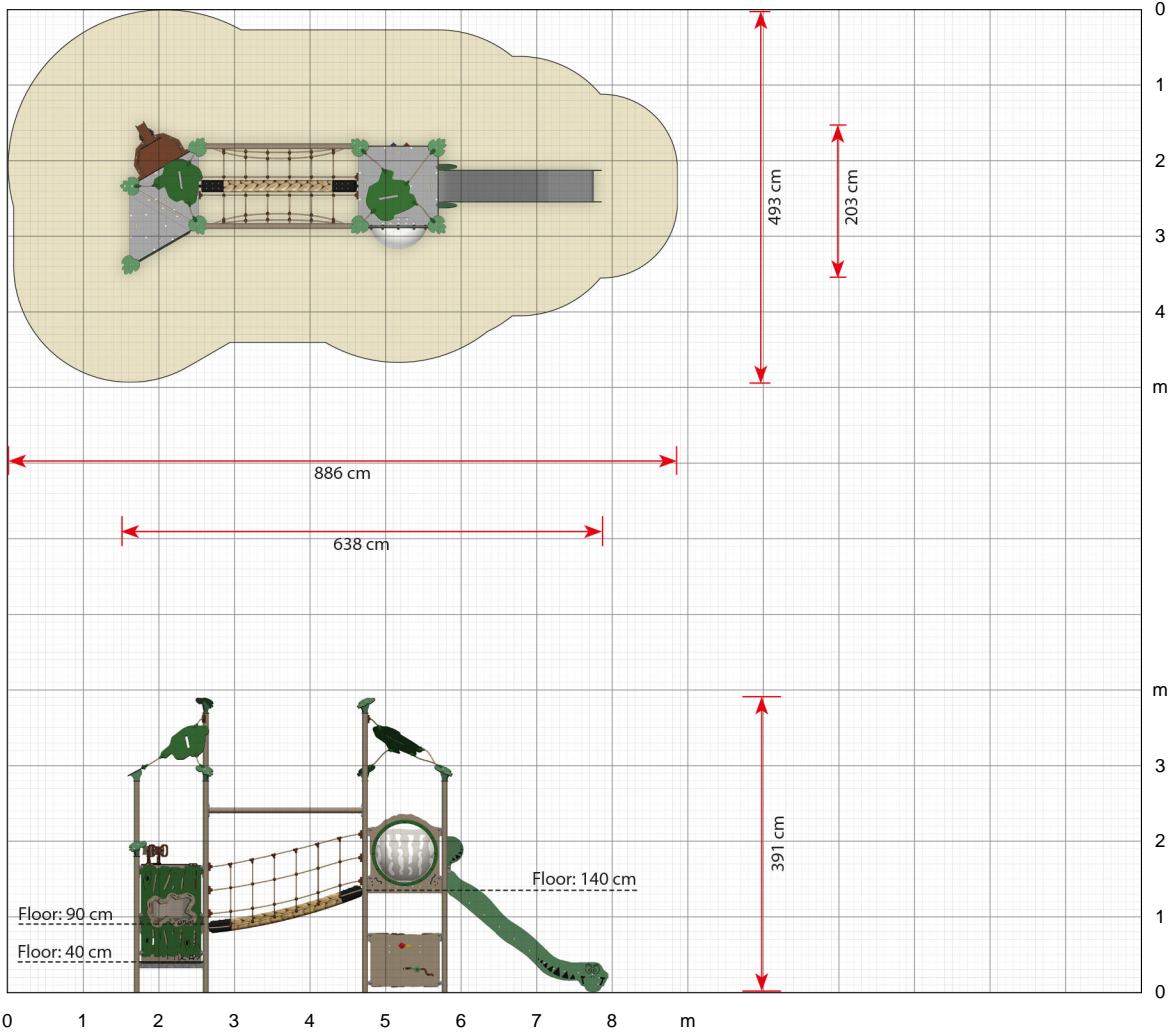

EX255

Kila

Scale 1:100 (when printed in 100%)

Click here to see more about the product on our website:
<https://www.ledonplay.com/product/ex255/>

Phone: +45 7482 6565
info@ledonplay.com, www.ledonplay.com

Production / Administration:
Vestergade 25, DK-6510 Gram

Sales / Marketing / Product Development:
Nordkajen 21, DK-6000 Kolding