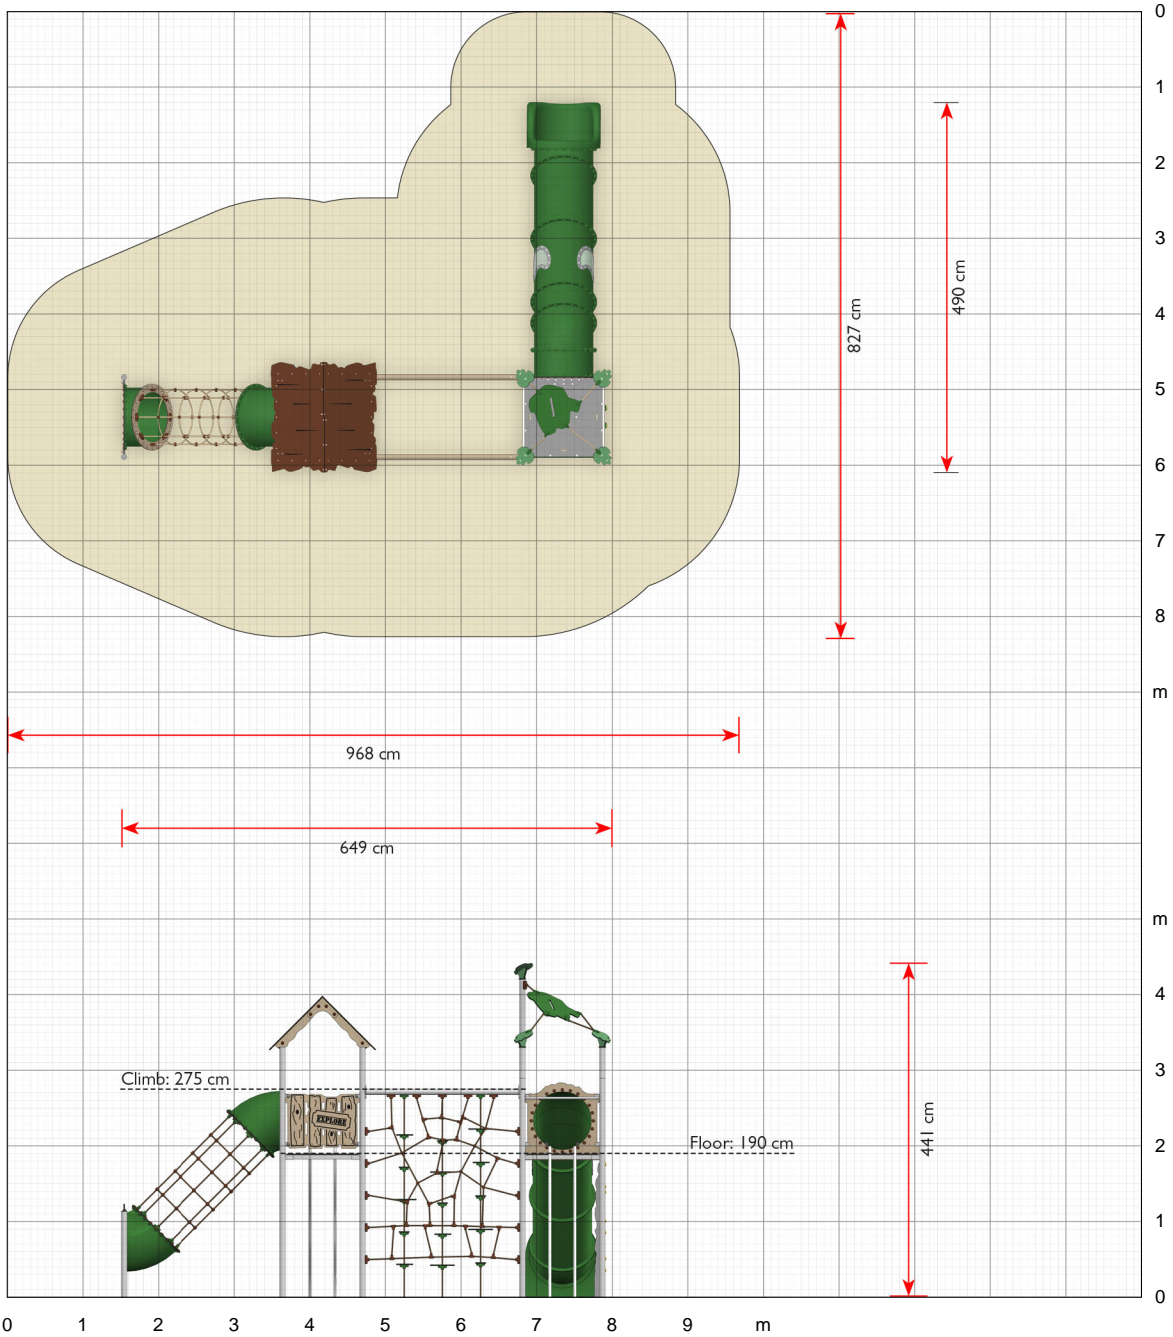

EX245

Yaki

Scale 1:100 (when printed in 100%)

Click here to see more about the product on our website:
<https://www.ledonplay.com/product/ex245/>

Phone: +45 7482 6565
info@ledonplay.com, www.ledonplay.com

Production / Administration:
Vestergade 25, DK-6510 Gram

Sales / Marketing / Product Development:
Nordkajen 21, DK-6000 Kolding