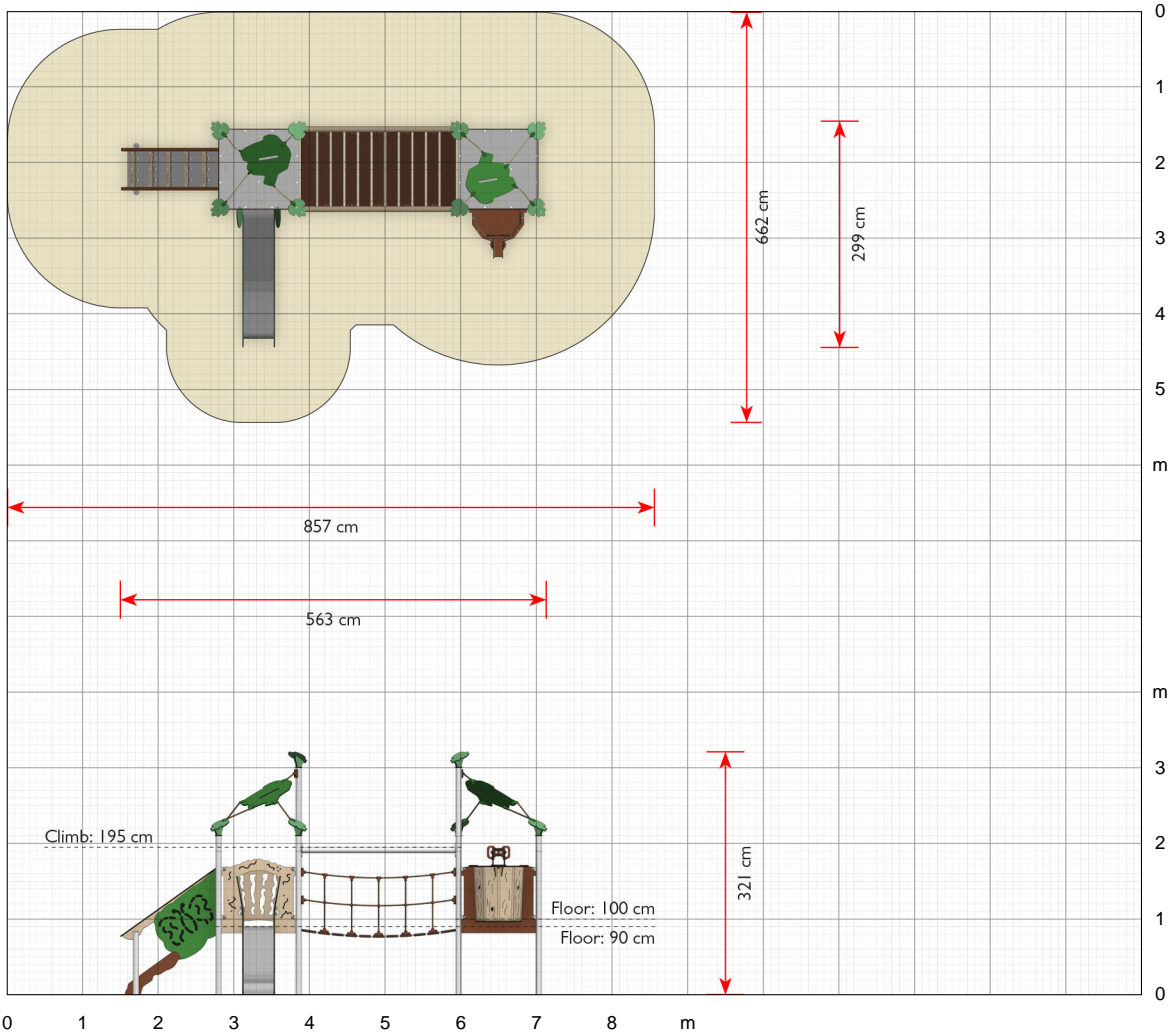

EX215

Sikan

Scale 1:100 (when printed in 100%)

Click here to see more about the product on our website:
<https://www.ledonplay.com/product/ex215/>

Phone: +45 7482 6565
info@ledonplay.com, www.ledonplay.com

Production / Administration:
Vestergade 25, DK-6510 Gram

Sales / Marketing / Product Development:
Nordkajen 21, DK-6000 Kolding