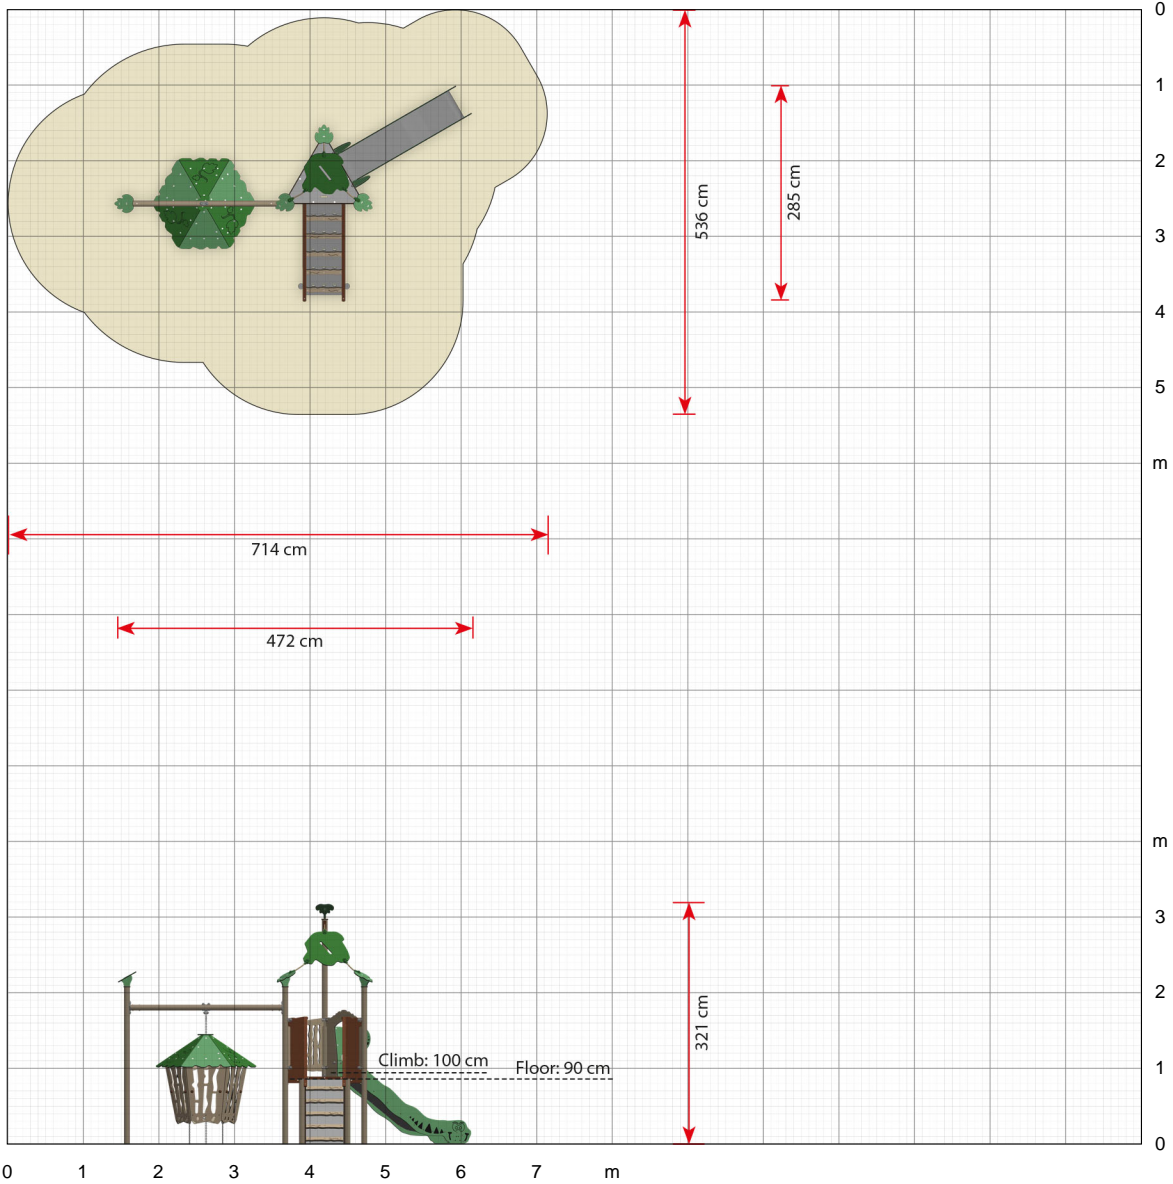

EX135

Suri

Click here to see more about the product on our website:
<https://www.ledonplay.com/product/ex135/>