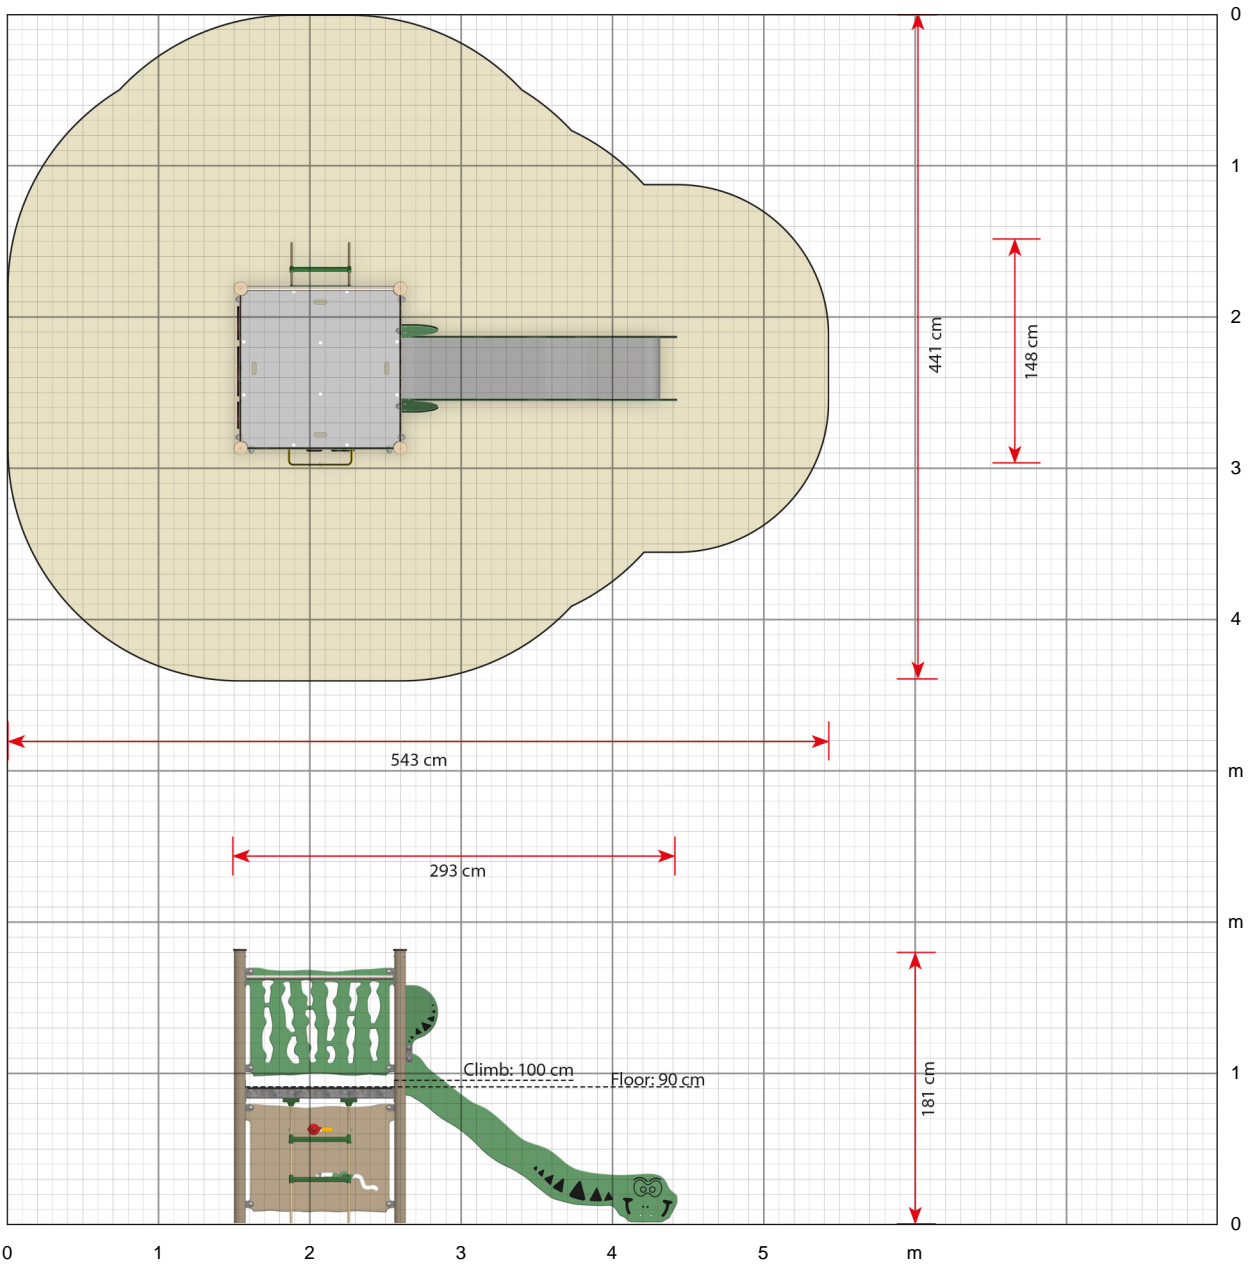

EX105

Fen

Click here to see more about the product on our website:
<https://www.ledonplay.com/product/ex105/>