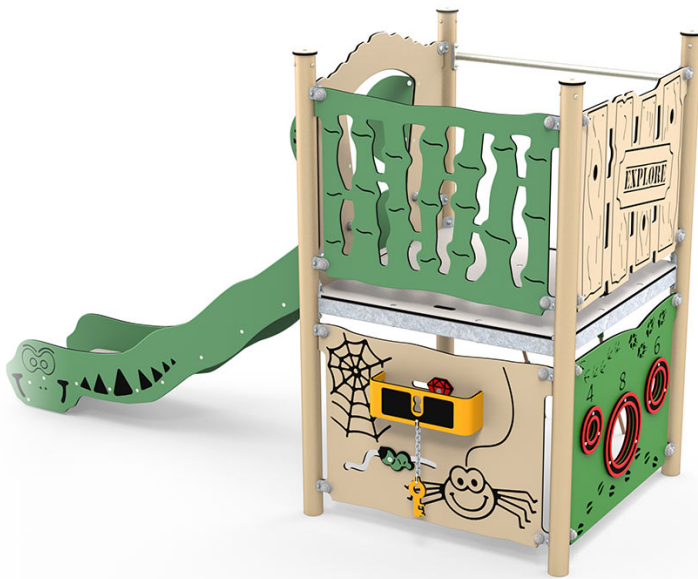

EX105

Fen

Click here to see a 360° animation on our website ...

Fen provides multiple play experiences on a limited area

Fen is one of the smaller **LEDON Explore** models, and is therefore suitable for playgrounds where space is limited. The tower is designed to stimulate children's motor, linguistic and social development. The rope ladder provides access to the upper level, which is 90 cm high, from where it is possible to whizz down the slide. The system is suitable for children from about three years of age.

A ground plan full of surprises

At ground level, there are several activities that will keep children busy, for example the treasure chest and number panel. The treasure chest stimulates language and fine motor skills when children need to examine whether the key opens the treasure chest, while the number panel with the large holes helps to develop children's number sense, and it is also possible to crawl through the holes. Behind the two side panels is a den where secrets and other tales can be told.

LEDON Explore is your guarantee of a high-quality playgrounds

- Designed in cooperation with children to ensure the highest possible play value.
- Developed using materials that require low maintenance and with natural colours.
- 100% Danish-produced
- Short delivery times
- We prepare design proposals so you can see what your new playground will look like.

Click here to see more about the product on our website:
<https://www.ledonplay.com/product/ex105/>

Specifications

Order number
EX105G: In-ground mounting

Product dimensions (LxWxH)
293 x 148 x 181 cm

Area requirement incl. safety distances (LxW)
543 x 441 cm

Maximum fall height
100 cm

Age recommendation
From 3 years

Approximate installation time
2 persons 5 hours

Why choose LEDON:

Danish design and production

Playground equipment developed in cooperation with children

Low maintenance playgrounds

Made with sustainable materials

EN1176 certified by TÜV