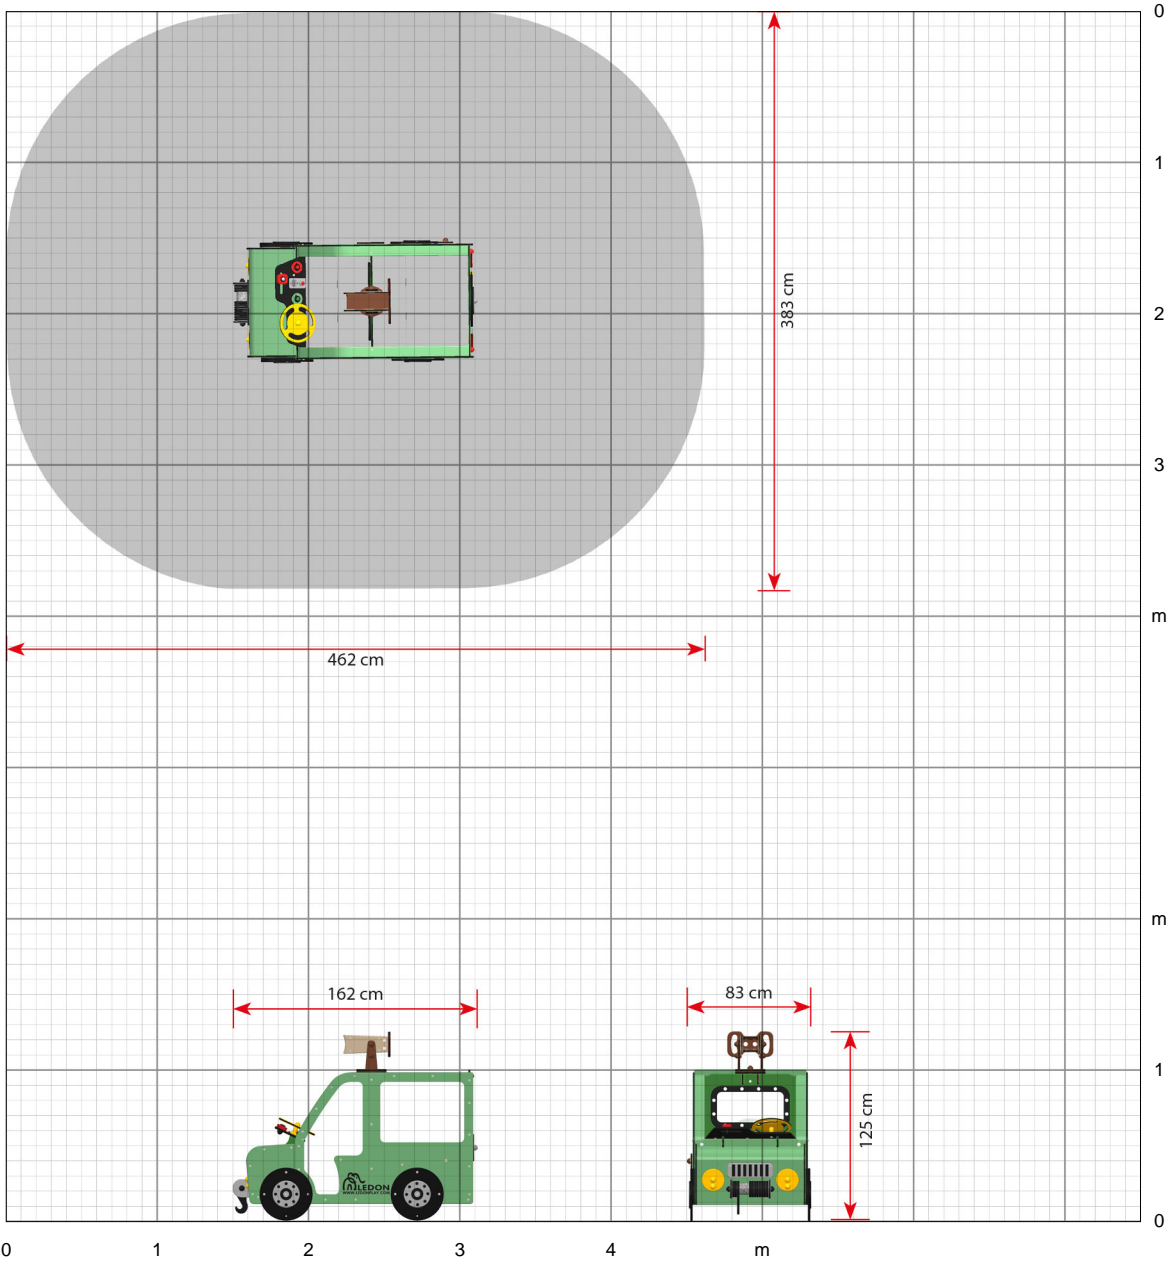

EX080

Explore Offroader

Scale 1:50 (when printed in 100%)

Click here to see more about the product on our website:
<https://www.ledonplay.com/product/ex080/>

Phone: +45 7482 6565
info@ledonplay.com, www.ledonplay.com

Production / Administration:
Vestergade 25, DK-6510 Gram

Sales / Marketing / Product Development:
Nordkajen 21, DK-6000 Kolding