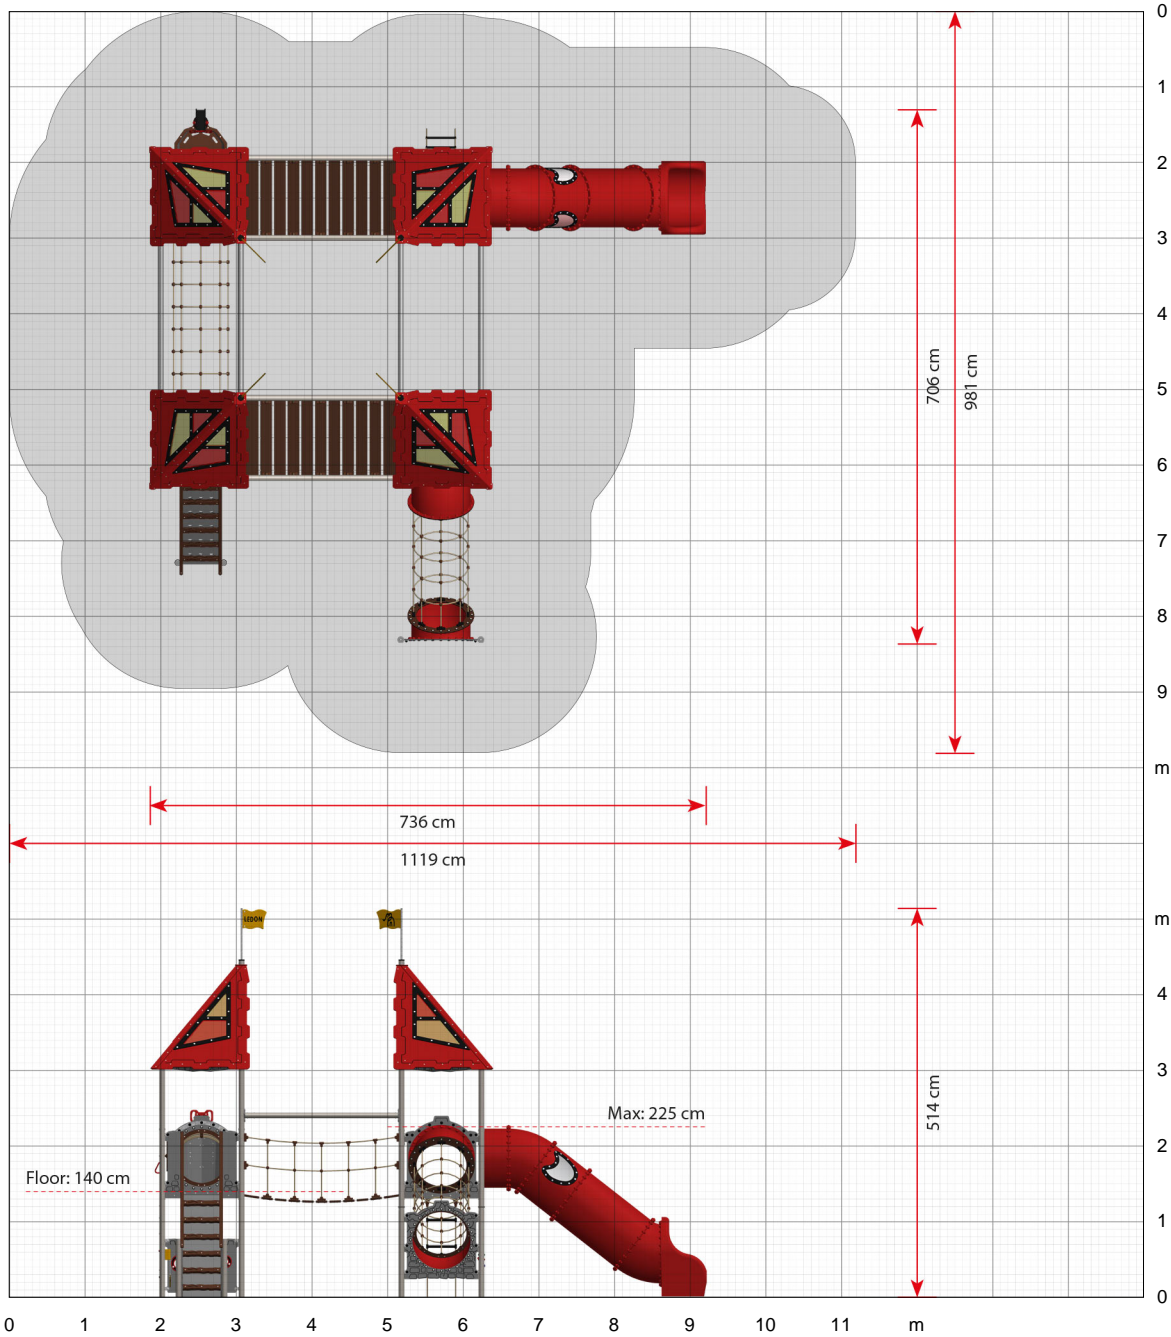

LC400 Camelot

Scale 1:100 (when printed in 100%)

Click here to see more about the product on our website:
<https://www.ledonplay.com/product/lc400/>

Phone: +45 7482 6565
info@ledonplay.com, www.ledonplay.com

Production / Administration:
Vestergade 25, DK-6510 Gram

Sales / Marketing / Product Development:
Nordkajen 21, DK-6000 Kolding