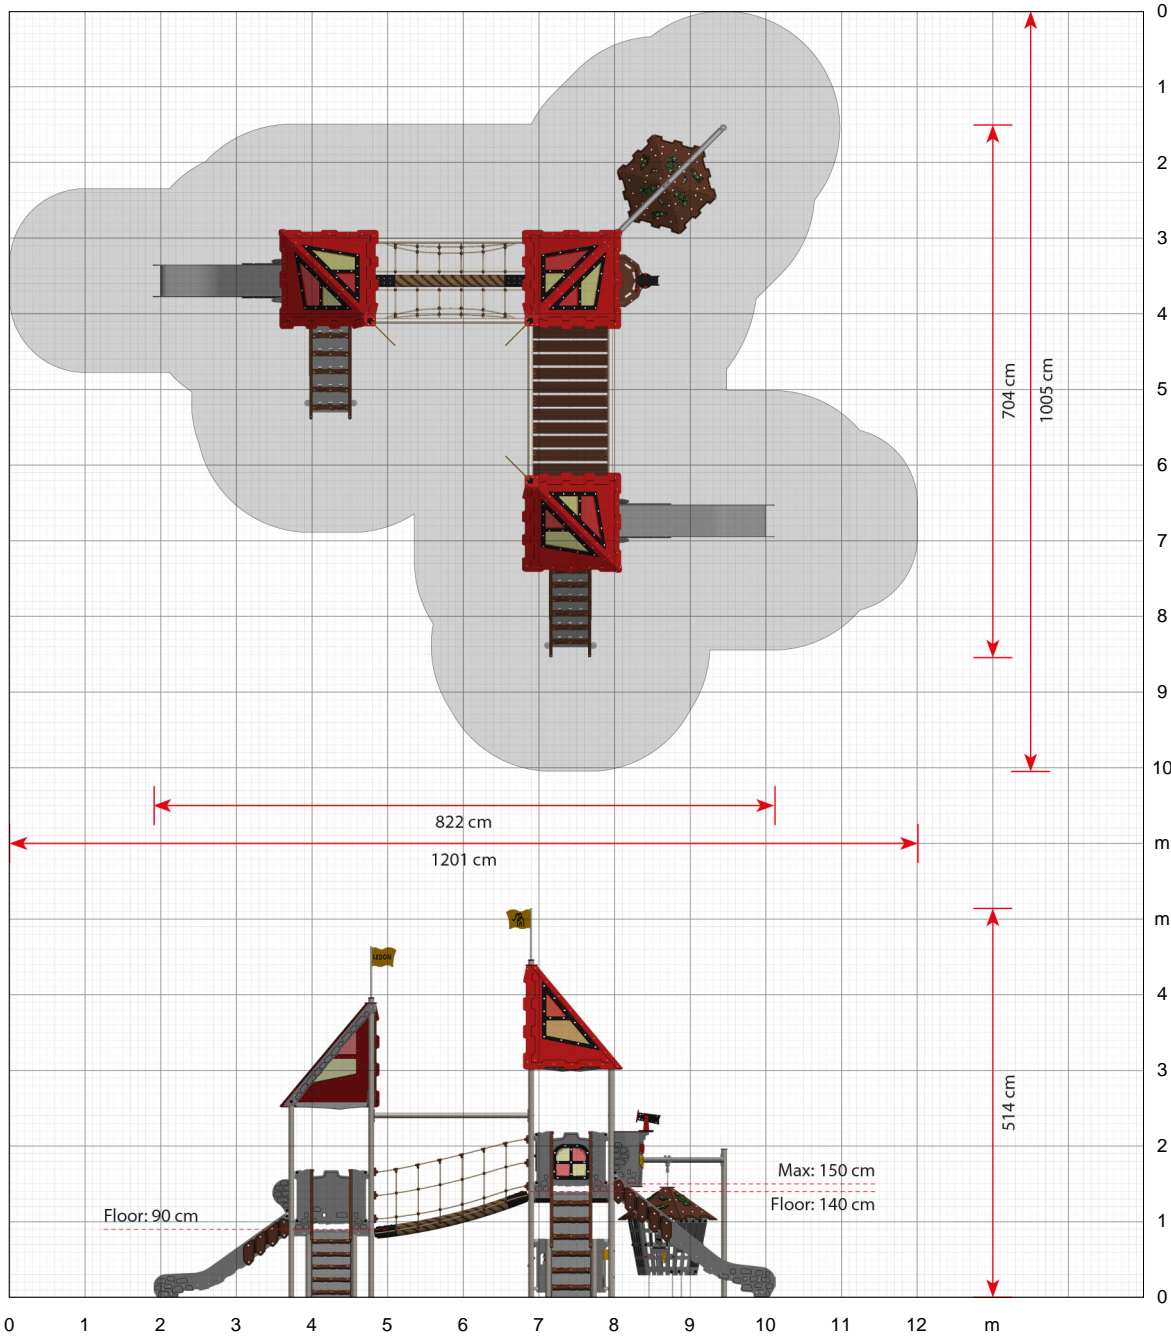

Click here to see a 360° animation on our website ...

A big tower for all ages

Mordred is a genuine knight's castle, where children can play together, regardless of their developmental stage and motor skills. Via the steps, most ages can reach the slides. The wide suspension bridge with boards ensures that even small and diffident feet can dash across to the lookout barrel, where the movable telescope can be used to look out across the entire playground.

Click here to see more about the product on our website:
<https://www.ledonplay.com/product/lc365/>

Specifications

Order number
LC365G: In-ground mounting

Product dimensions (LxWxH)
822 x 704 x 498 cm

Area requirement incl. safety distances (LxW)
1201 x 1005 cm

Maximum fall height
150 cm

Age recommendation
From 2 years

Approximate installation time
2 persons 17 hours

Why choose LEDON:

Danish design and production

Playground equipment developed in cooperation with children

Low maintenance playgrounds

Made with sustainable materials

EN1176 certified by TÜV

LC365

Mordred

Scale 1:100 (when printed in 100%)

Click here to see more about the product on our website:
<https://www.ledonplay.com/product/lc365/>