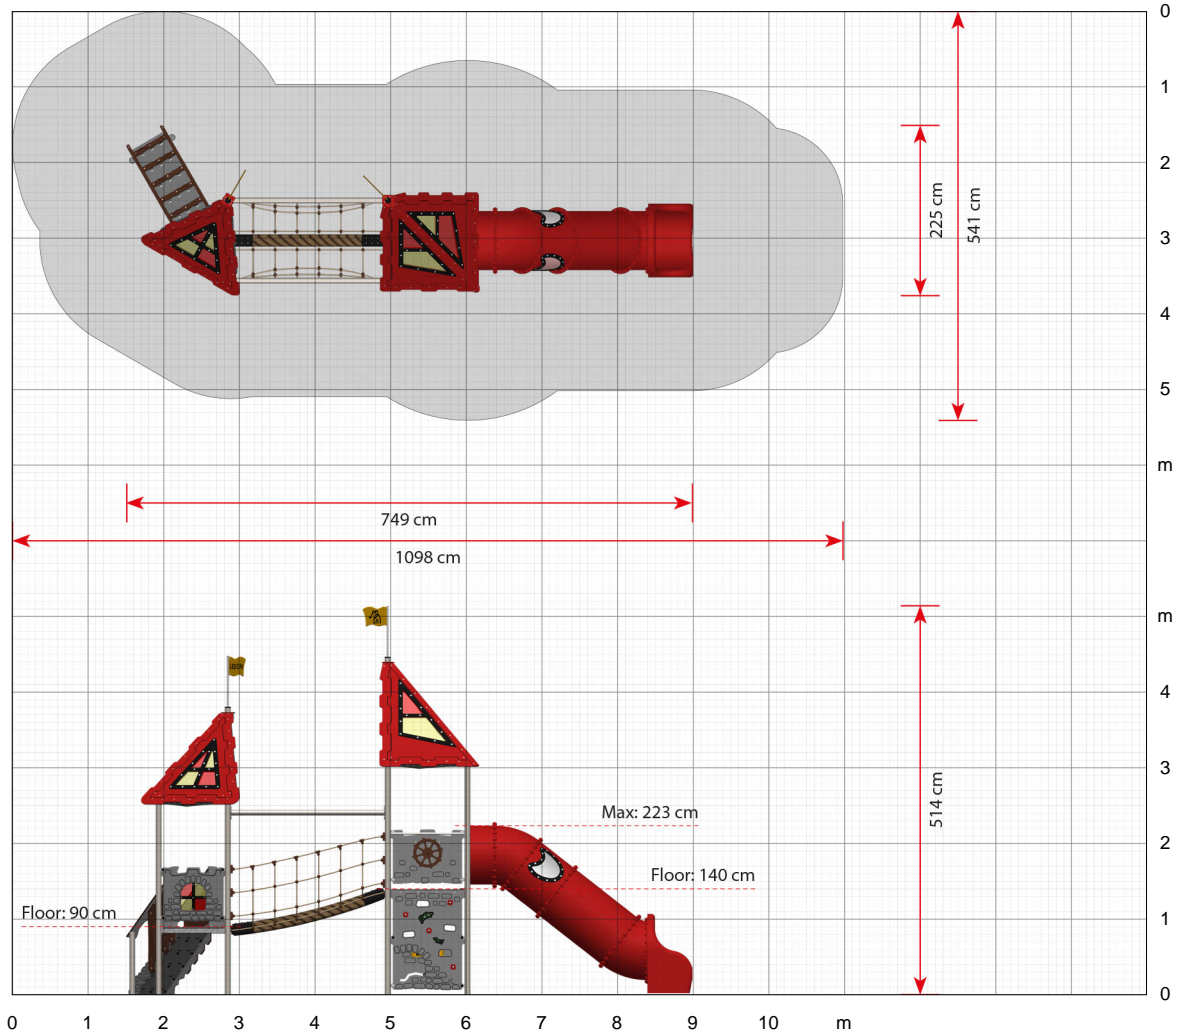

LC255

Dagonet

Scale 1:100 (when printed in 100%)

Click here to see more about the product on our website:
<https://www.ledonplay.com/product/lc255/>

Phone: +45 7482 6565
info@ledonplay.com, www.ledonplay.com

Production / Administration:
Vestergade 25, DK-6510 Gram

Sales / Marketing / Product Development:
Nordkajen 21, DK-6000 Kolding