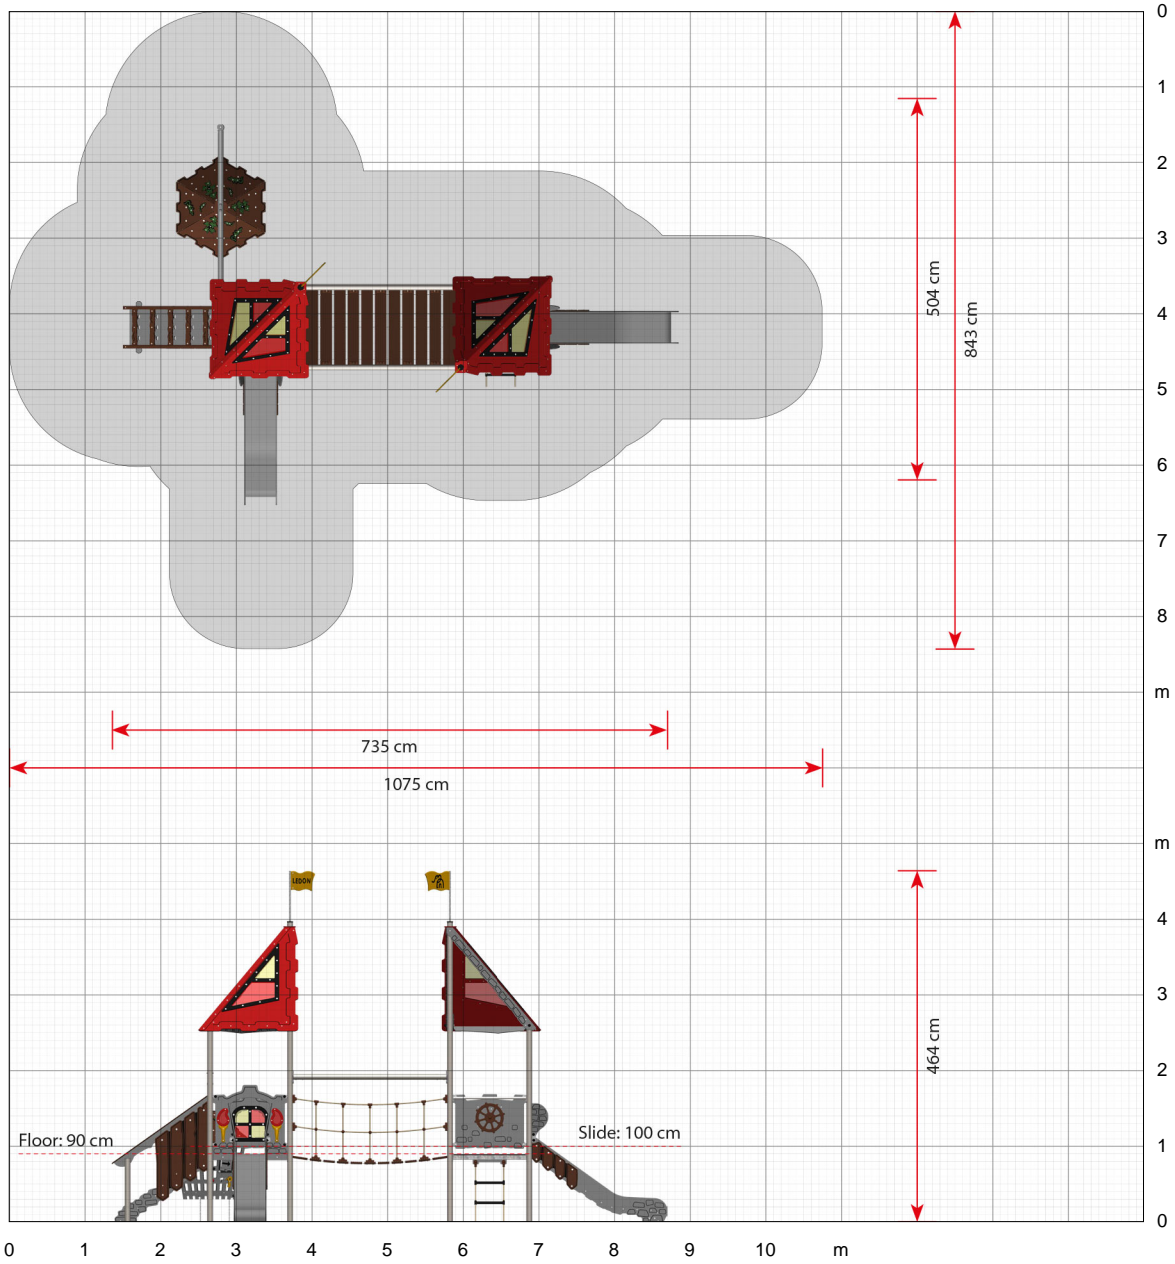

LC210

Uther

Scale 1:100 (when printed in 100%)

Click here to see more about the product on our website:
<https://www.ledonplay.com/product/lc210/>

Phone: +45 7482 6565
info@ledonplay.com, www.ledonplay.com

Production / Administration:
Vestergade 25, DK-6510 Gram

Sales / Marketing / Product Development:
Nordkajen 21, DK-6000 Kolding