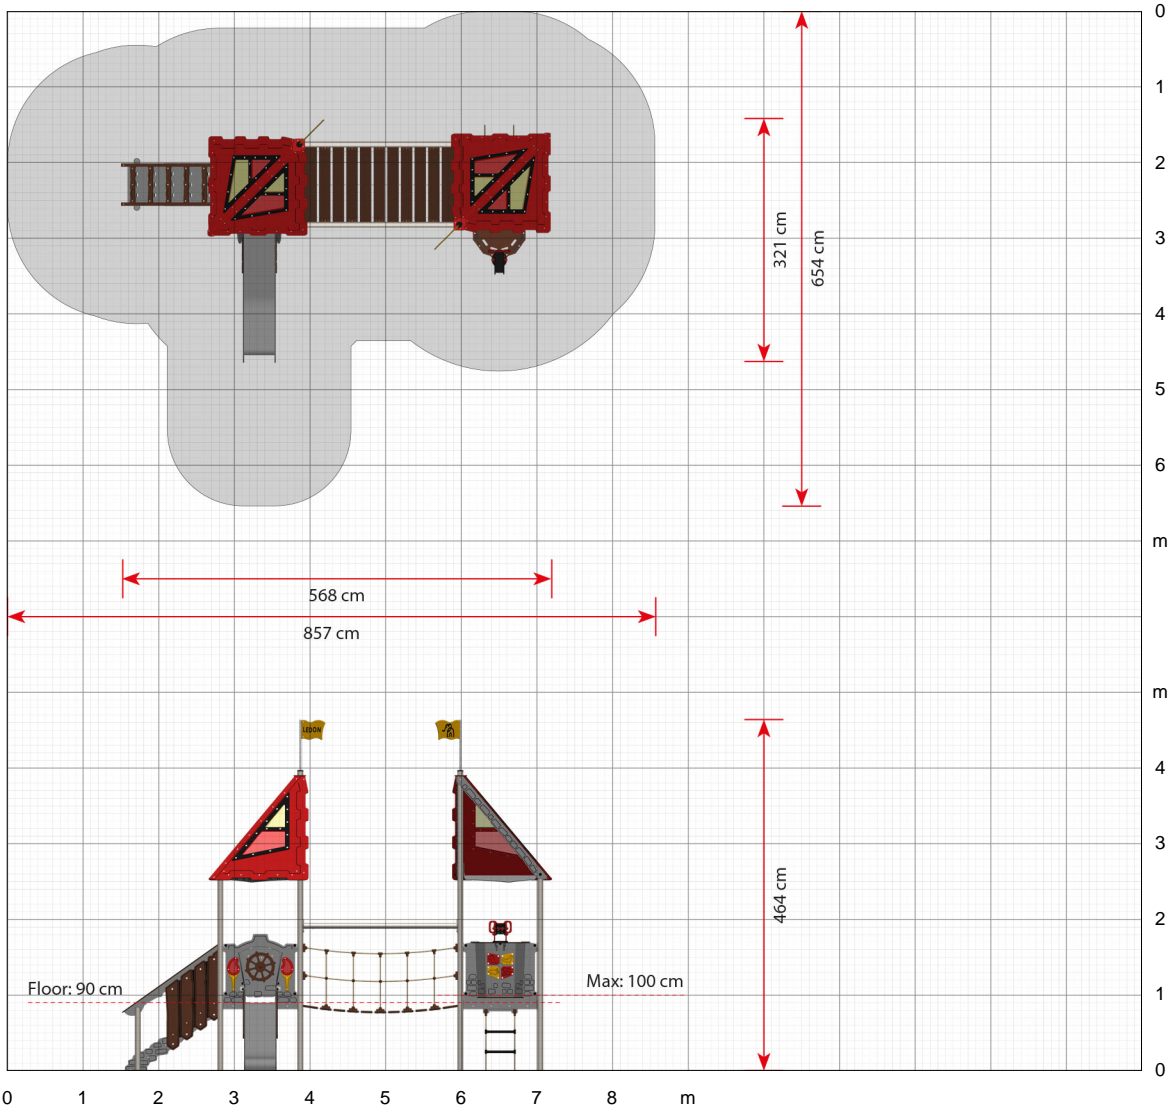

LC205

Lionel

Scale 1:100 (when printed in 100%)

Click here to see more about the product on our website:
<https://www.ledonplay.com/product/lc205/>

Phone: +45 7482 6565
info@ledonplay.com, www.ledonplay.com

Production / Administration:
Vestergade 25, DK-6510 Gram

Sales / Marketing / Product Development:
Nordkajen 21, DK-6000 Kolding