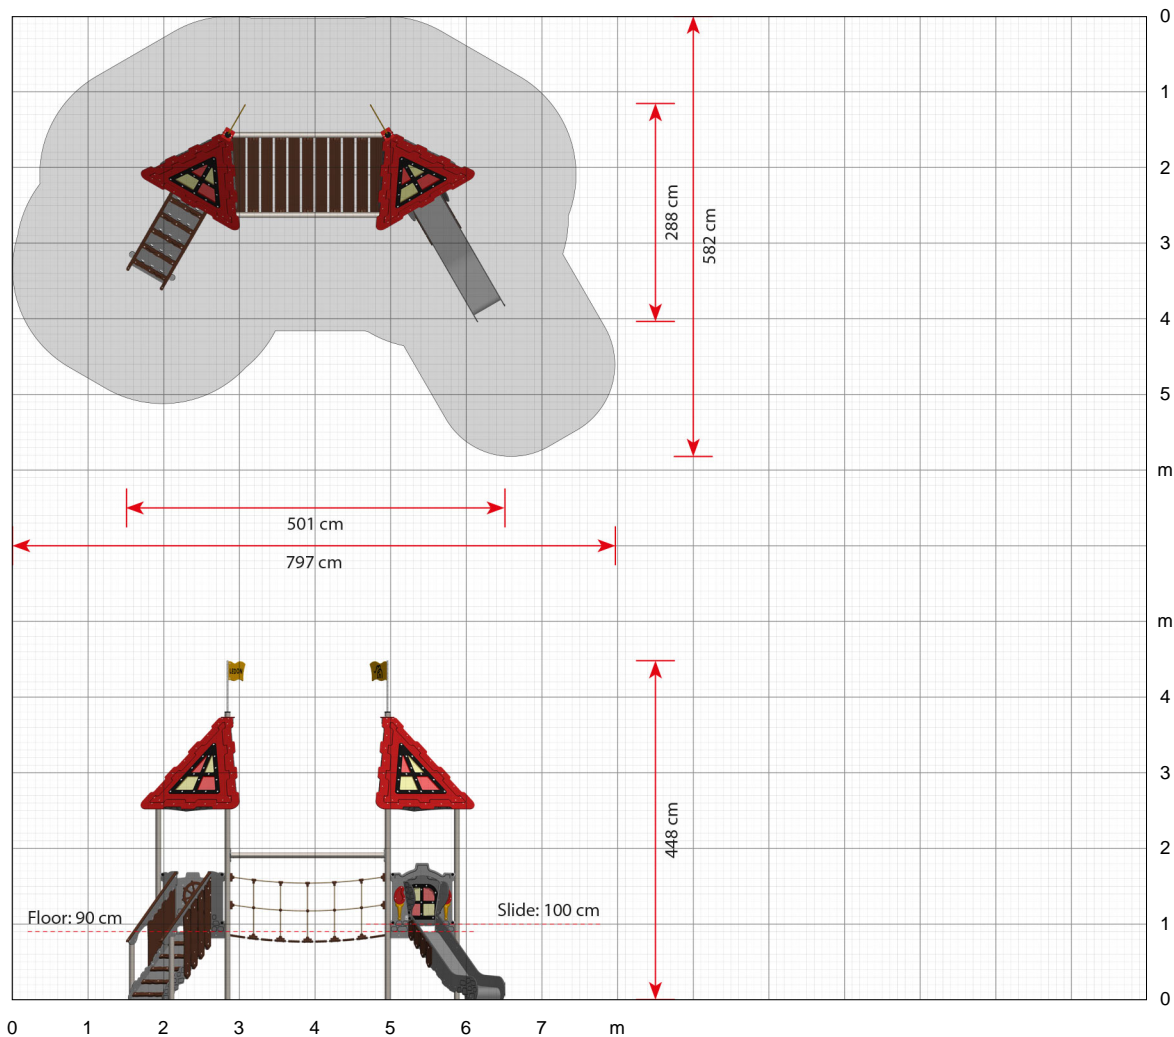

LC200

Morgan le Fay

Scale 1:100 (when printed in 100%)

Click here to see more about the product on our website:
<https://www.ledonplay.com/product/lc200/>