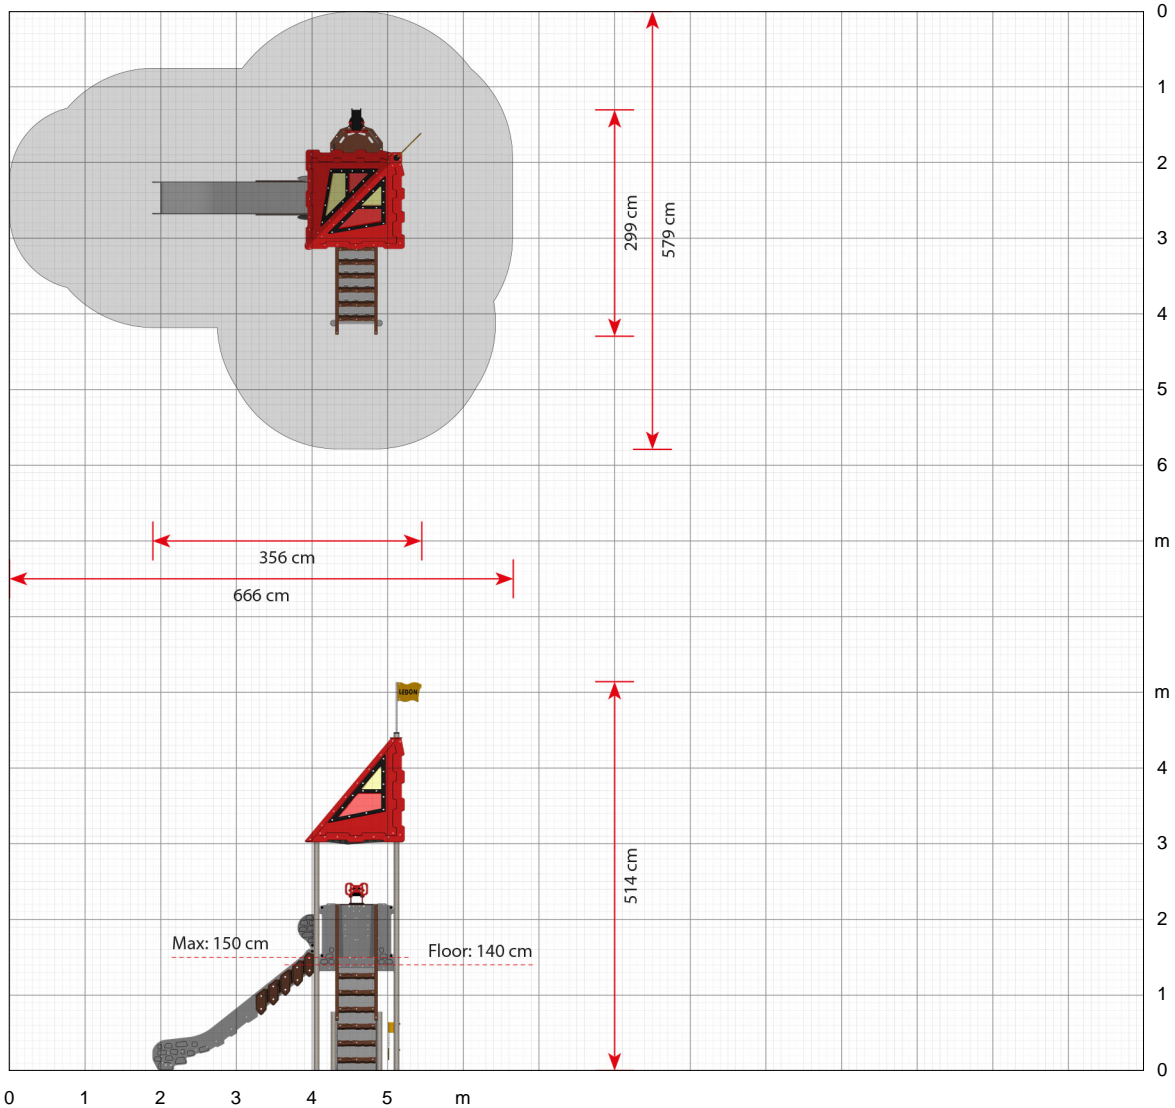

LC135

Balin

Scale 1:100 (when printed in 100%)

Click here to see more about the product on our website:
<https://www.ledonplay.com/product/lc135/>

Phone: +45 7482 6565
info@ledonplay.com, www.ledonplay.com

Production / Administration:
Vestergade 25, DK-6510 Gram

Sales / Marketing / Product Development:
Nordkajen 21, DK-6000 Kolding