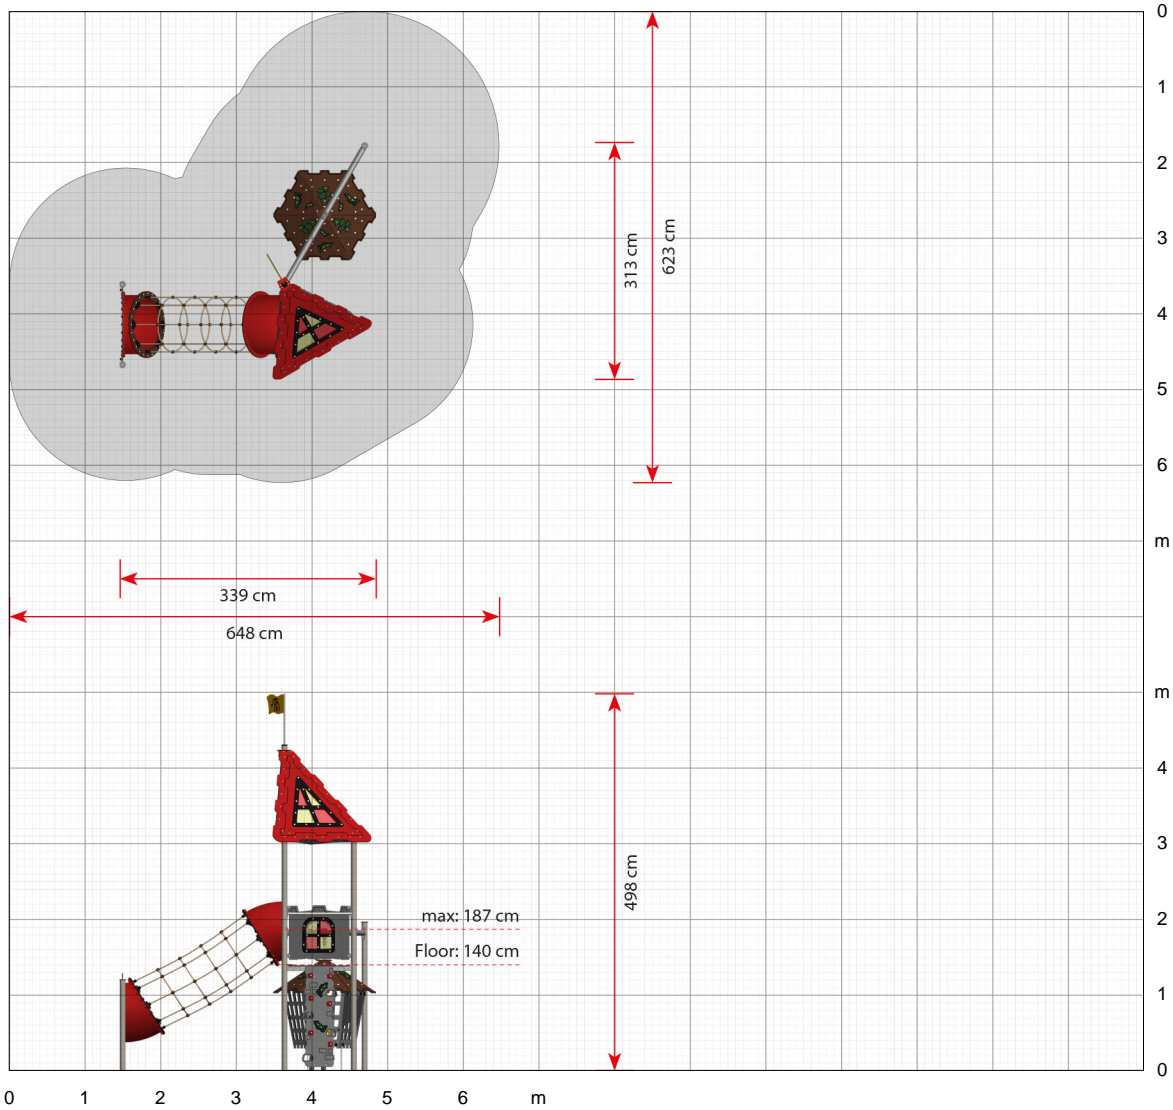

LC130

George

Scale 1:100 (when printed in 100%)

Click here to see more about the product on our website:
<https://www.ledonplay.com/product/lc130/>

Phone: +45 7482 6565
info@ledonplay.com, www.ledonplay.com

Production / Administration:
Vestergade 25, DK-6510 Gram

Sales / Marketing / Product Development:
Nordkajen 21, DK-6000 Kolding