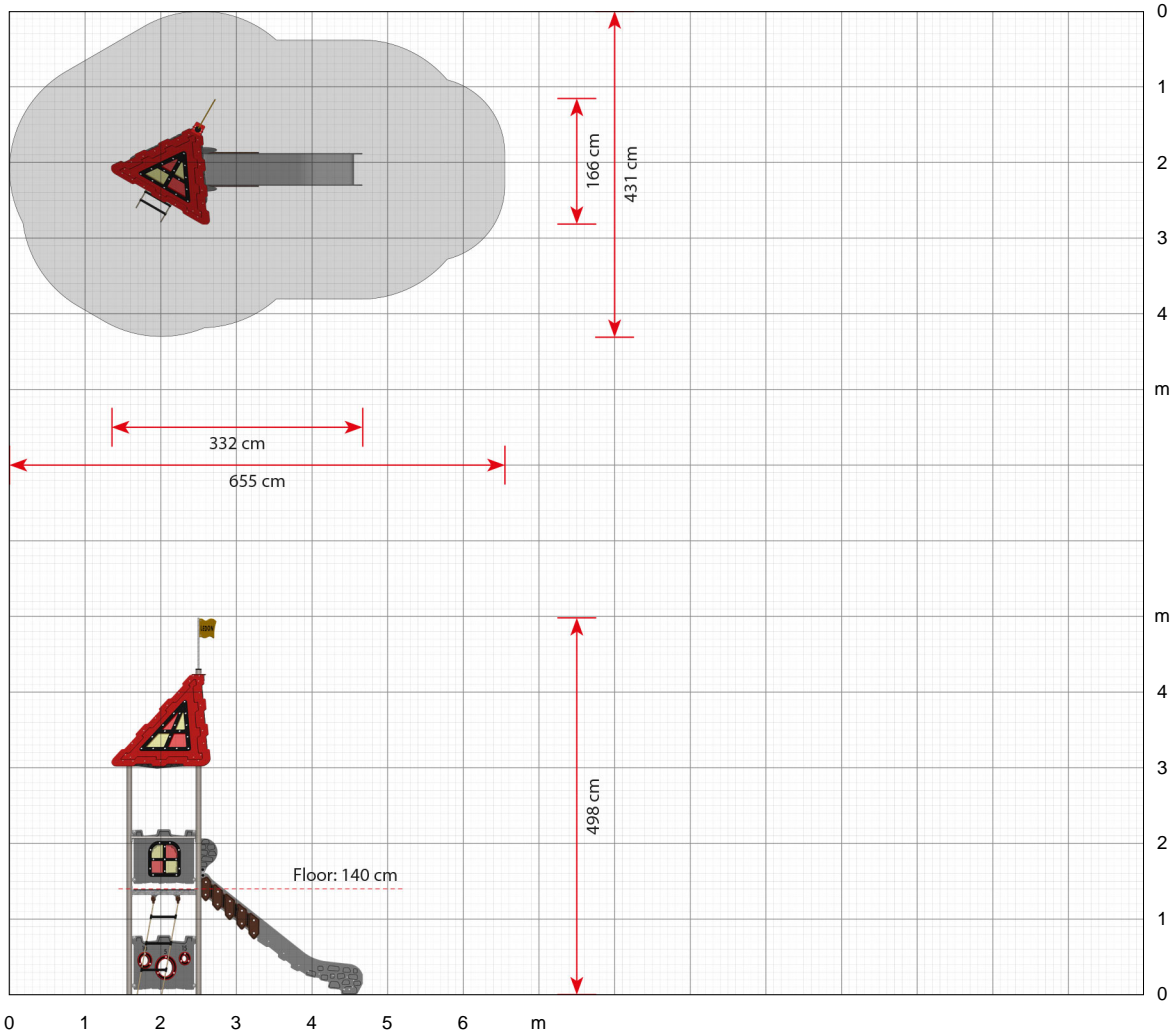

Click here to see more about the product on our website:
<https://www.ledonplay.com/product/lc125/>

Specifications

Order number
LC125G: In-ground mounting

Product dimensions (LxWxH)
332 x 166 x 498 cm

Area requirement incl. safety distances (LxW)
655 x 431 cm

Maximum fall height
140 cm

Age recommendation
From 3 years

Approximate installation time
2 persons 5 hours

Why choose LEDON:

Danish design and production

Playground equipment developed in cooperation with children

LC125

Robin

Scale 1:100 (when printed in 100%)

Click here to see more about the product on our website:
<https://www.ledonplay.com/product/lc125/>

Phone: +45 7482 6565
info@ledonplay.com, www.ledonplay.com