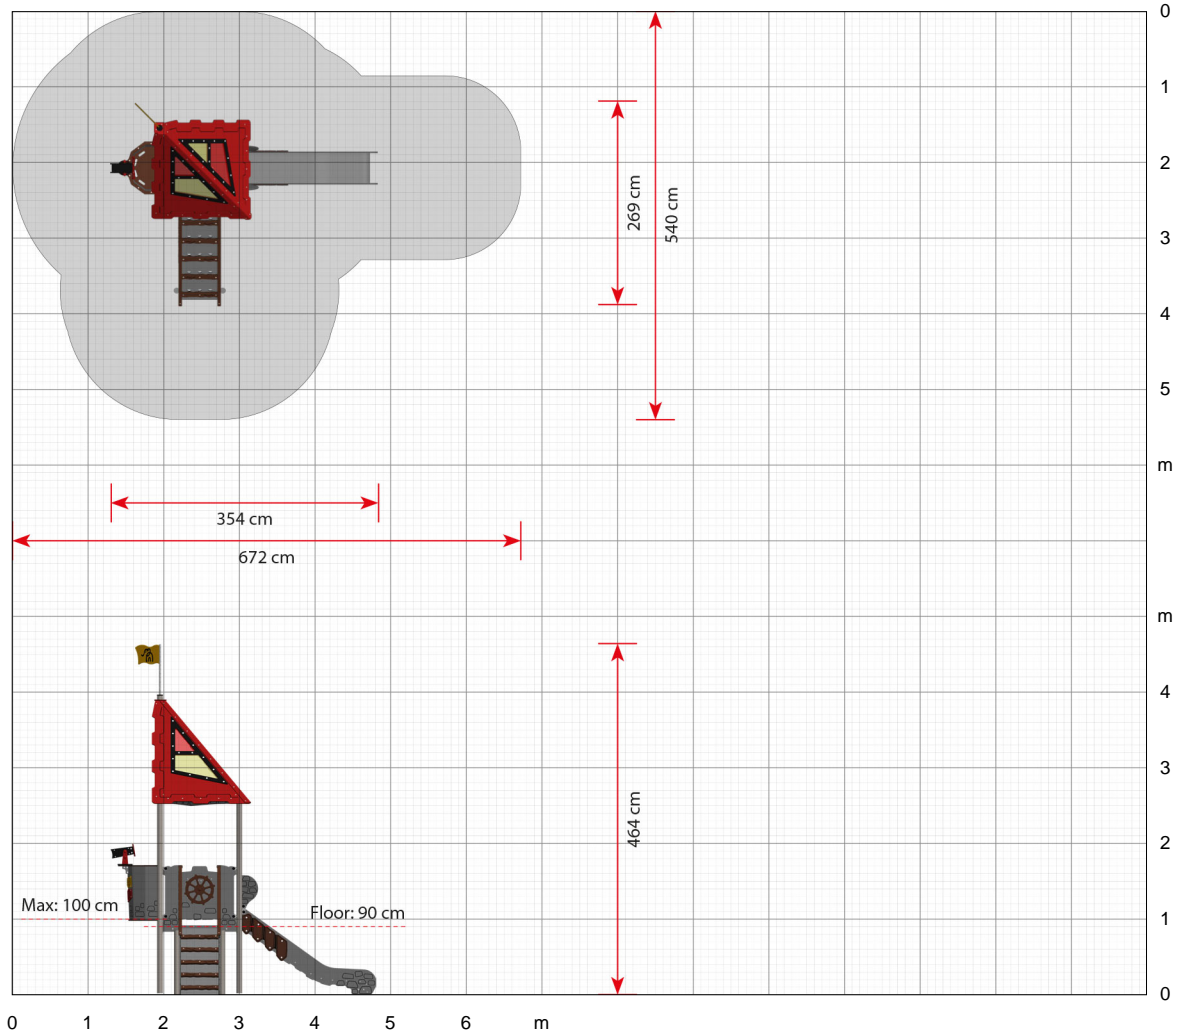

LC115 Galahad

Scale 1:100 (when printed in 100%)

Click here to see more about the product on our website:
<https://www.ledonplay.com/product/lc115/>

Phone: +45 7482 6565
info@ledonplay.com, www.ledonplay.com

Production / Administration:
Vestergade 25, DK-6510 Gram

Sales / Marketing / Product Development:
Nordkajen 21, DK-6000 Kolding