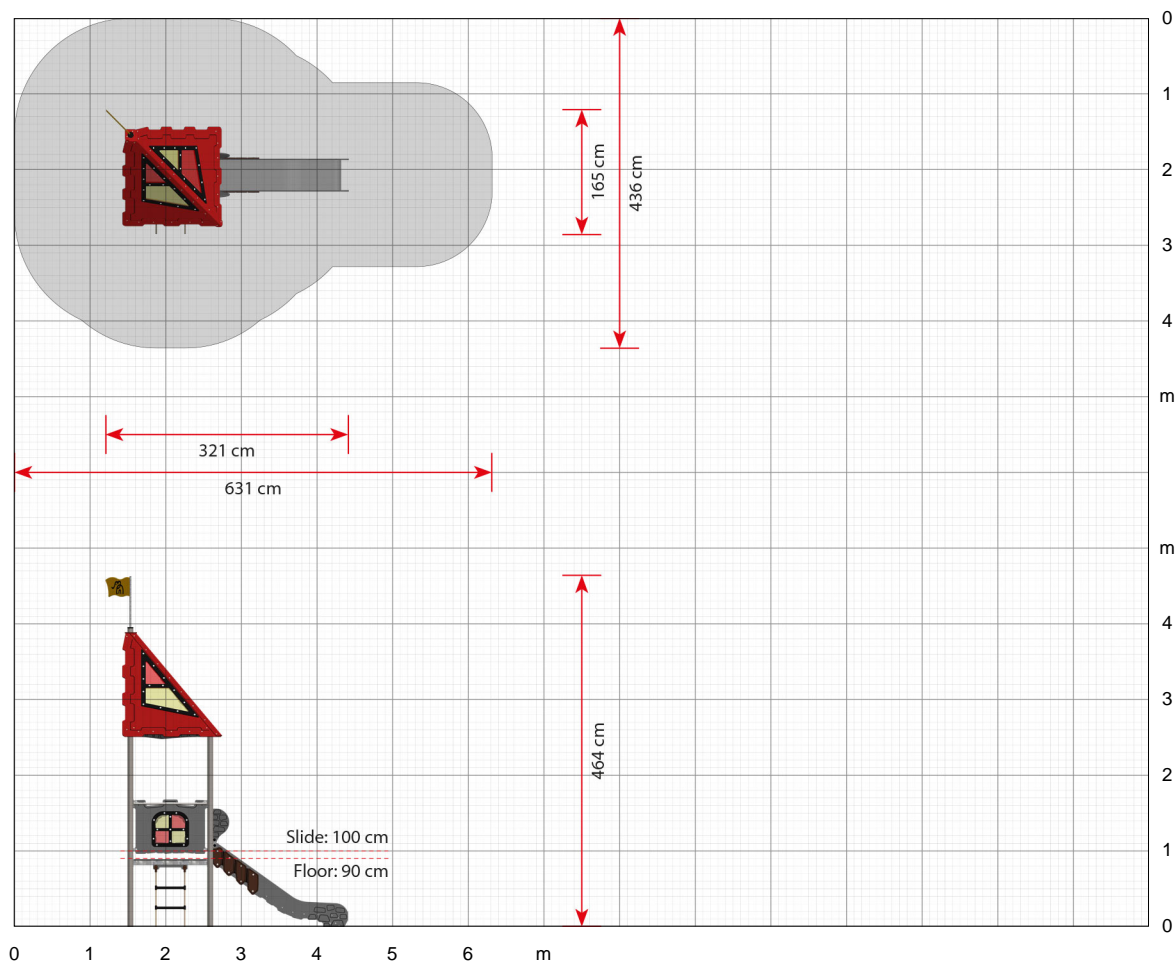

LC110

Avalon

Scale 1:100 (when printed in 100%)

Click here to see more about the product on our website:
<https://www.ledonplay.com/product/lc110/>