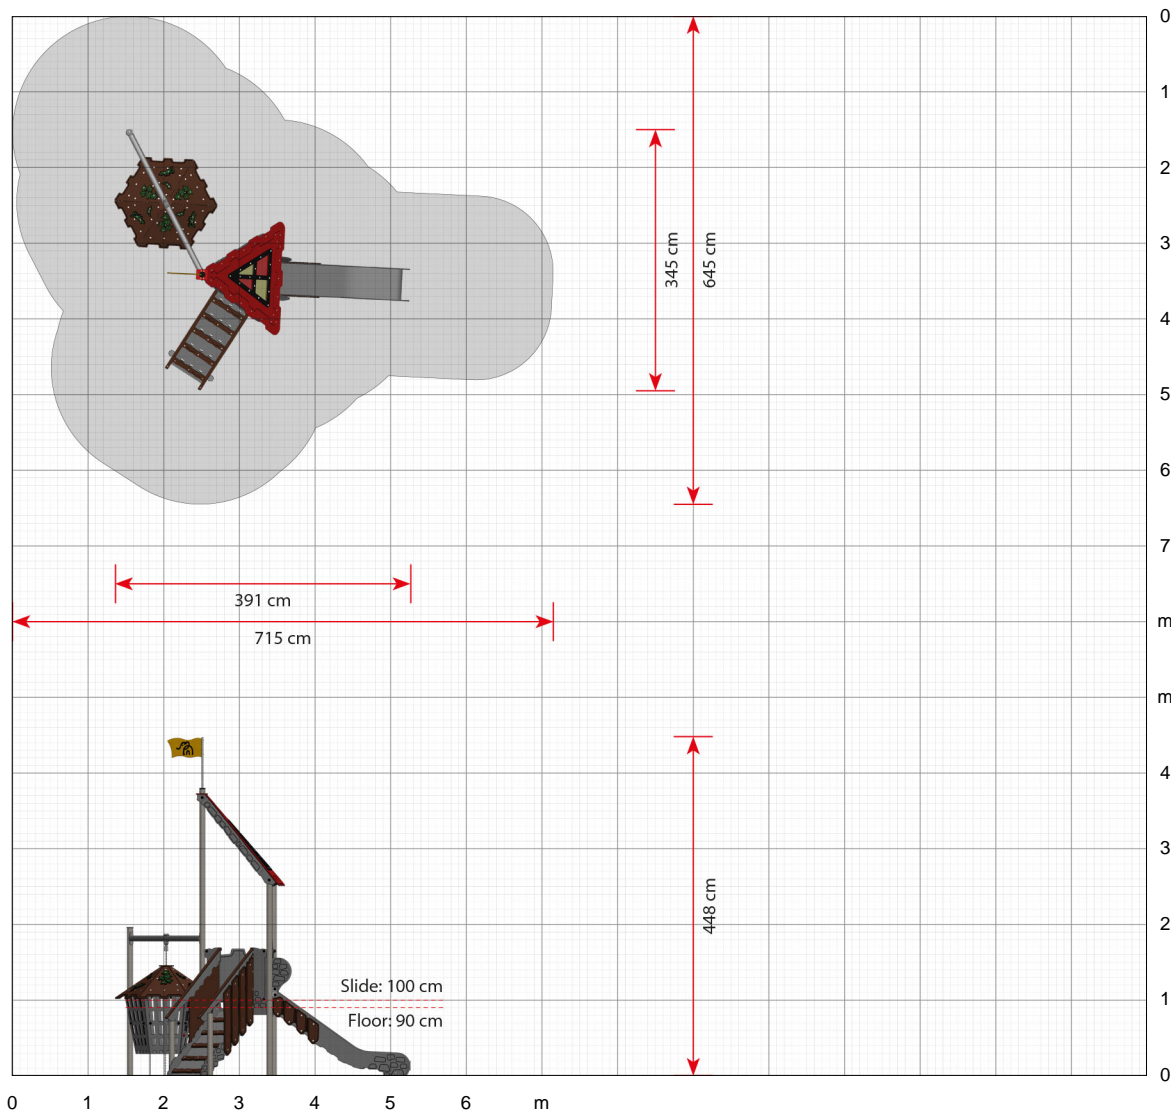

Click here to see a 360° animation on our website ...

Small LEDON Castle model for toddlers

The Guinevere model comprises a small play tower in the **LEDON Castle** series, offering fun, play and development for children of different ages. Toddlers can easily access the play tower via the steps, and everyone can whizz down the slide. When children use slides, they train their gross motor skills and balance, while at the same time becoming familiar with gravity.

Click here to see more about the product on our website:
<https://www.ledonplay.com/product/lc105/>

Specifications

Order number
LC105G: In-ground mounting

Product dimensions (LxWxH)
345 x 391 x 448 cm

Area requirement incl. safety distances (LxW)
645 x 715 cm

Maximum fall height
100 cm

Age recommendation
From 2 years

Approximate installation time
2 persons 6 hours

Why choose LEDON:

Danish design and production

Playground equipment developed in cooperation with children

Low maintenance playgrounds

Made with sustainable materials

EN1176 certified by TÜV

LC105

Guinevere

Scale 1:100 (when printed in 100%)

Click here to see more about the product on our website:
<https://www.ledonplay.com/product/lc105/>