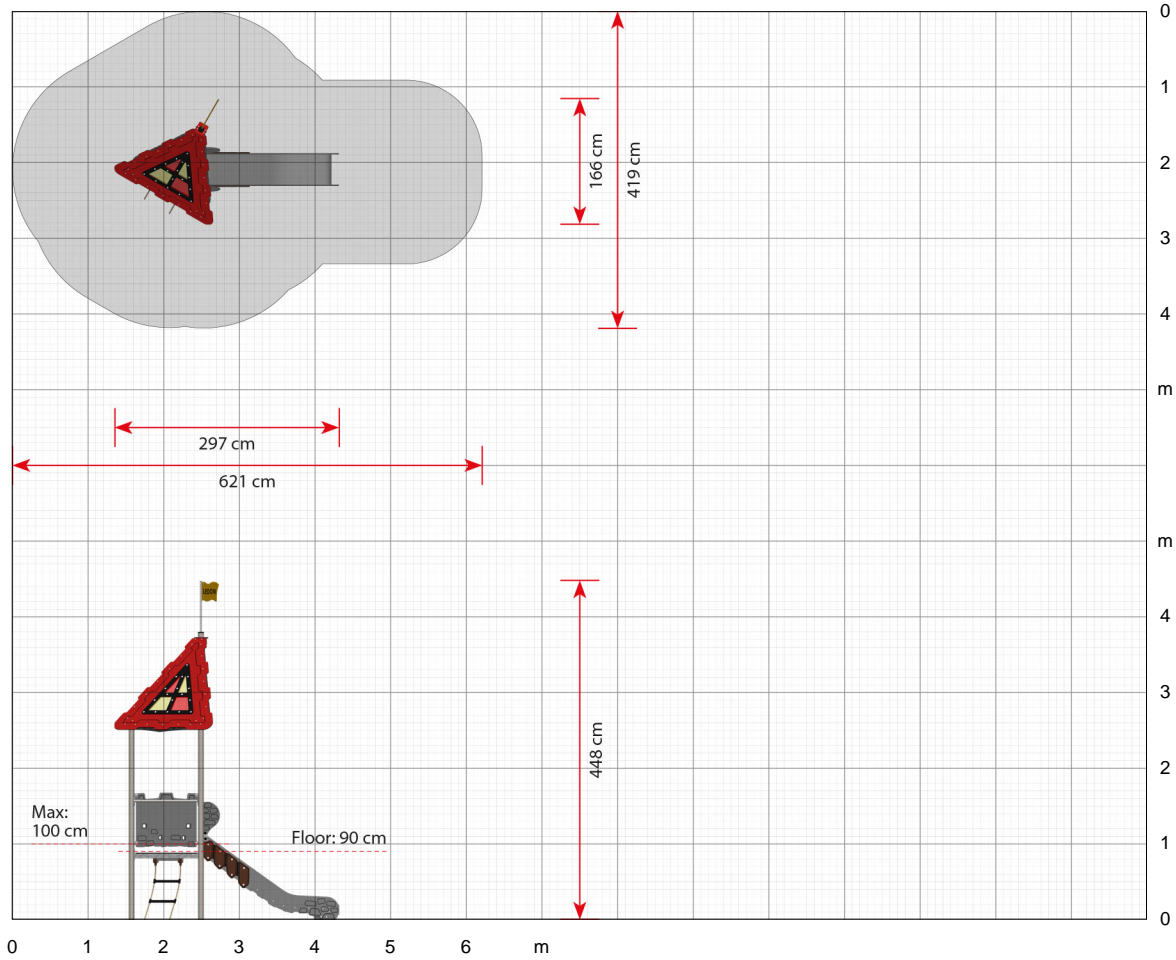

LC100

Lancelot

Scale 1:100 (when printed in 100%)

Click here to see more about the product on our website:
<https://www.ledonplay.com/product/lc100/>

Phone: +45 7482 6565
info@ledonplay.com, www.ledonplay.com

Production / Administration:
Vestergade 25, DK-6510 Gram

Sales / Marketing / Product Development:
Nordkajen 21, DK-6000 Kolding