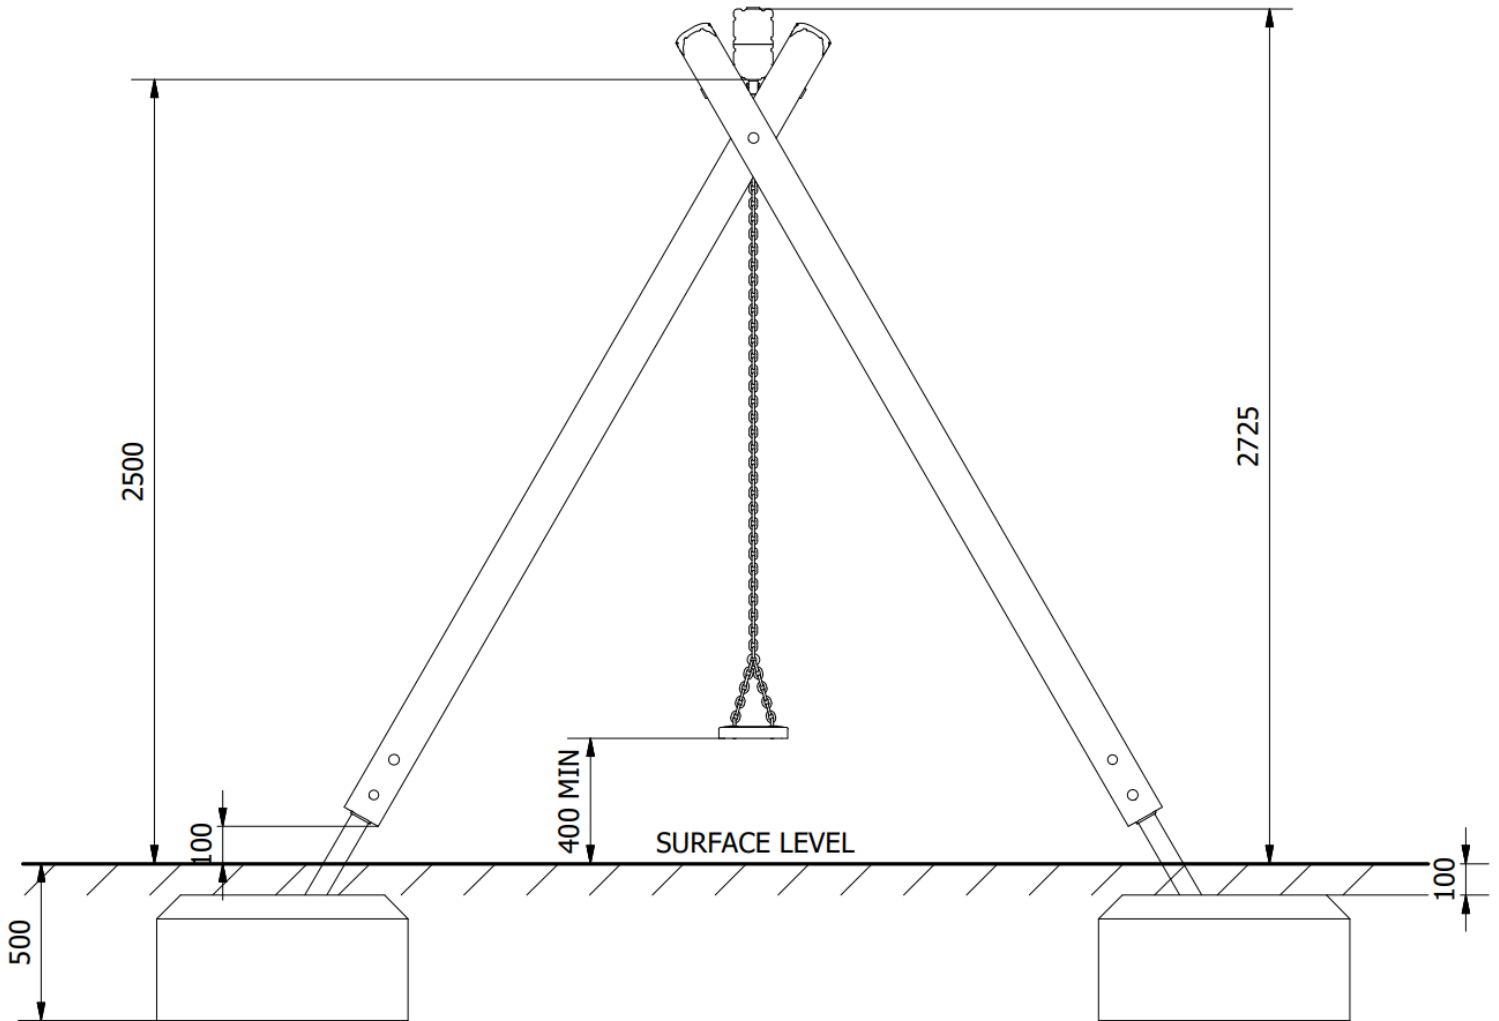

Side Elevation