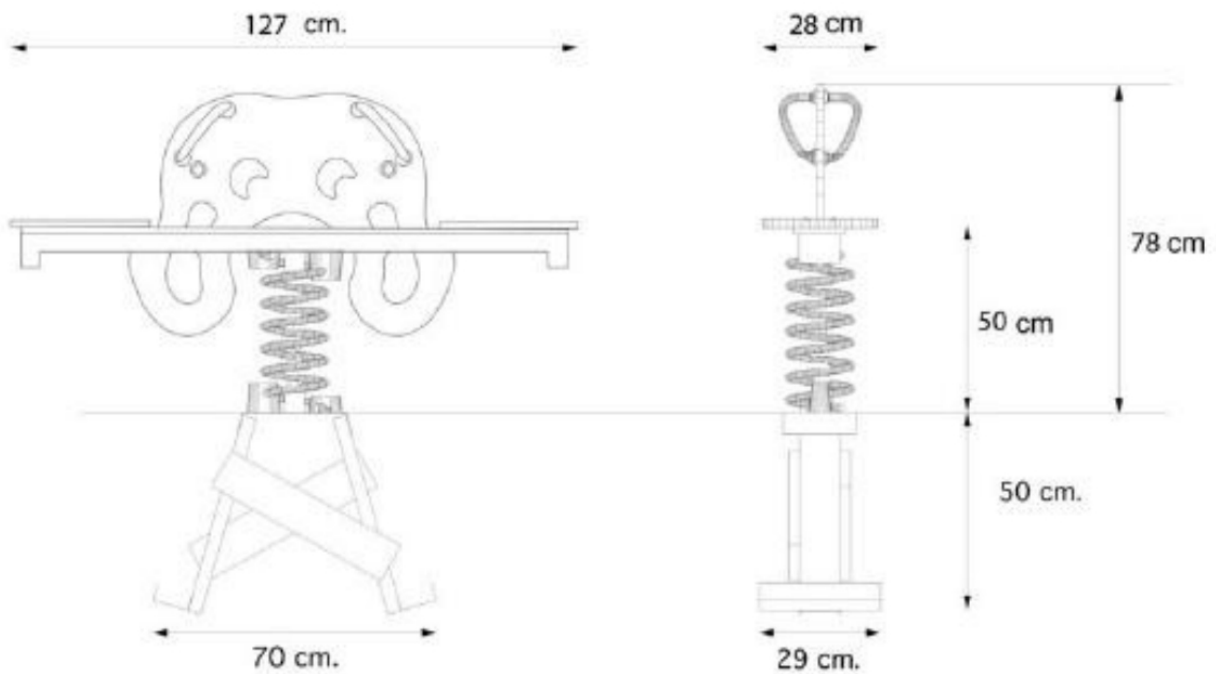

Side Elevation