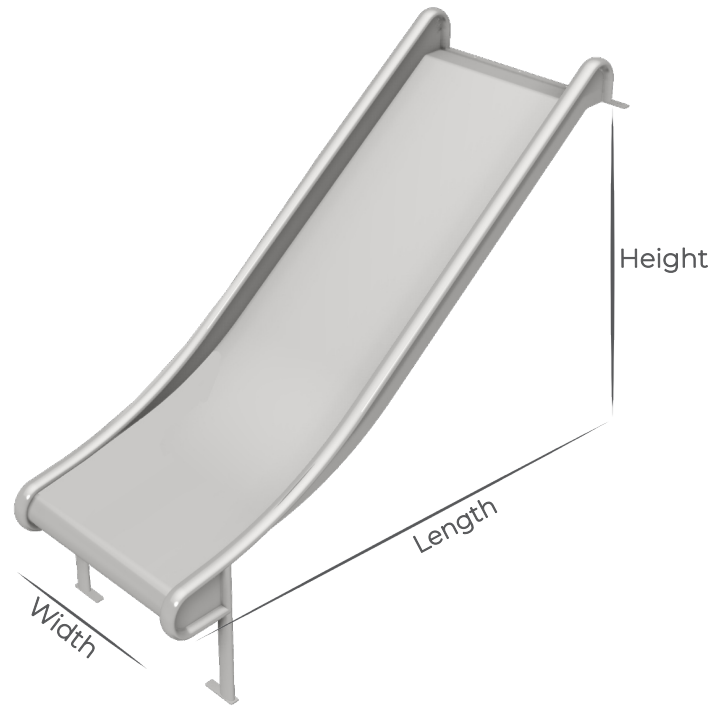

Our slides are manufactured from 2mm 304 stainless steel sheet with a 38mm diameter safety bar and 25mm diameter top safety rail where required.

**SL0 - Standard Width**

**SL4 - Double Width**

**Standard Width**

Product Code	Description	Height	Length	Width	Weight
SL0 - 060	Stainless steel slide without safety wings	0.6-0.7m	1.32m	0.5m	29kg
SL0 - 090	Stainless steel slide without safety wings	0.9-1m	2.08m	0.5m	42kg
SL0 - 125	Stainless steel slide without safety wings	1.25-1.5m	2.60m	0.5m	53kg
SL0 - 175	Stainless steel slide without safety wings	1.75-2m	3.32m	0.5m	64kg
SL0 - 225	Stainless steel slide without safety wings	2.25-2.5m	4.03m	0.5m	82kg

**Double Width**

Product Code	Description	Height	Length	Width	Weight
SL4 - 090	Stainless steel slide without safety wings	0.9-1m	2.08m	1.05m	94kg
SL4 - 125	Stainless steel slide without safety wings	1.25-1.5m	2.60m	1.05m	104kg
SL4 - 175	Stainless steel slide without safety wings	1.75-2m	3.32m	1.05m	128kg
SL4 - 225	Stainless steel slide without safety wings	2.25-2.5m	4.03m	1.05m	166kg

Each of our stainless steel slides are delivered in one piece attached to a specially made pallet to make installation and delivery straightforward.

The slide can be fixed to the sliding platform by means of 2 large and 4 smaller fixings (as detailed below) with the base slide legs being simply concreted in. Please note NO fixings are supplied with the slide.