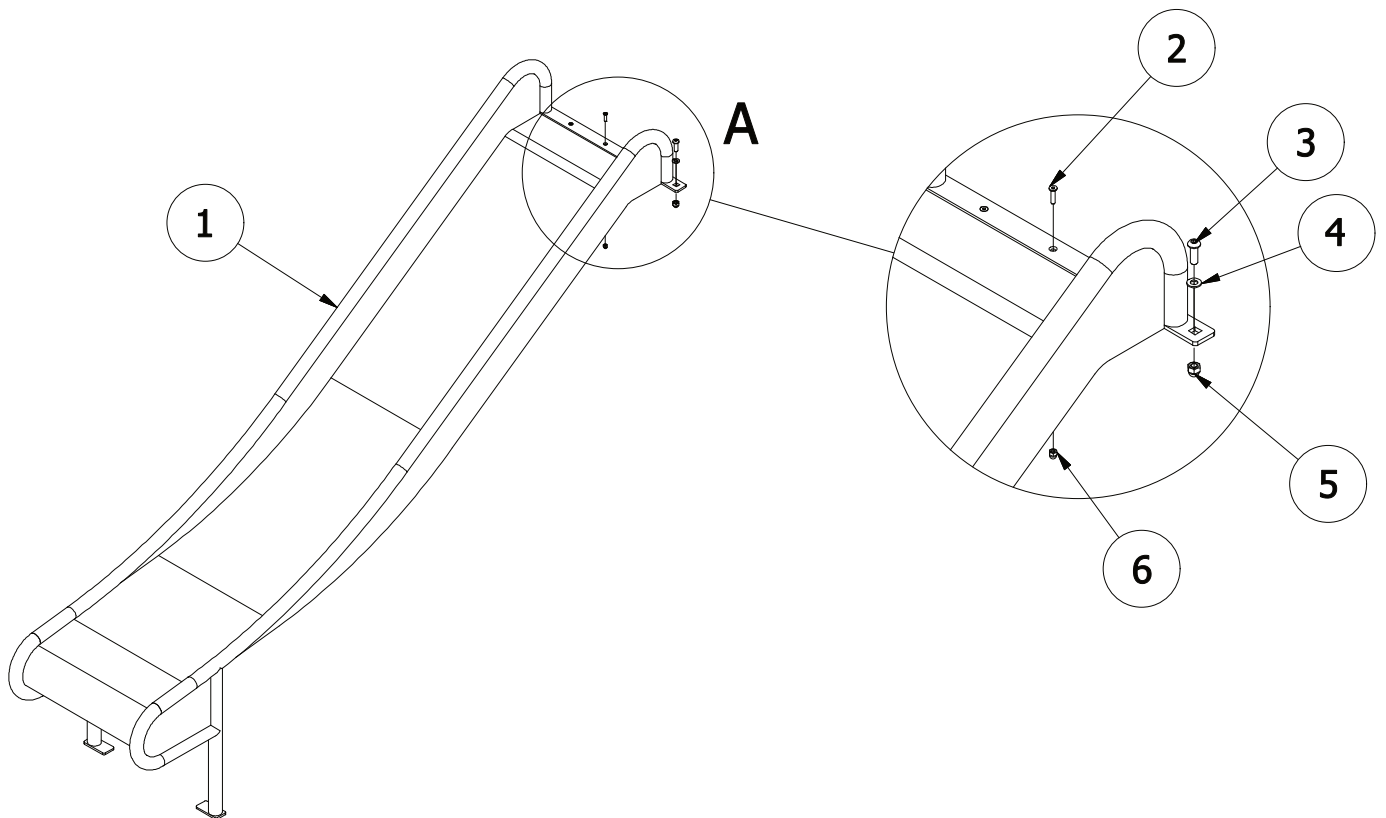

Each of our stainless steel slides are delivered in one piece attached to a specially made pallet to make installation and delivery straightforward.

The slide can be fixed to the sliding platform by means of 2 large and 4 smaller fixings (as detailed below) with the base slide legs being simply concreted in. Please note NO fixings are supplied with the slide.

Required fixings for platform mounting onto Hexadeck (18mm)

1 - Chosen stainless steel slide	4 - M10 Washer
2 - M6 x 25 CSK Socket Bolt	5 - M10 Dome Nut
3 - M10 x 40 Coach Bolt	6 - M6 Dome Nut

Required fixings for platform mounting onto timber (45mm)

1 - Chosen stainless steel slide	4 - M10 Washer
2 - M6 x 40 CSK Socket Woodscrew	5 - M10 Dome Nut
3 - M10 x 60 Coach Bolt	6 - N/A (when mounting into timber)

We also supply a number of different slide types including tube, plastic and double width slides. Contact us to find out more.