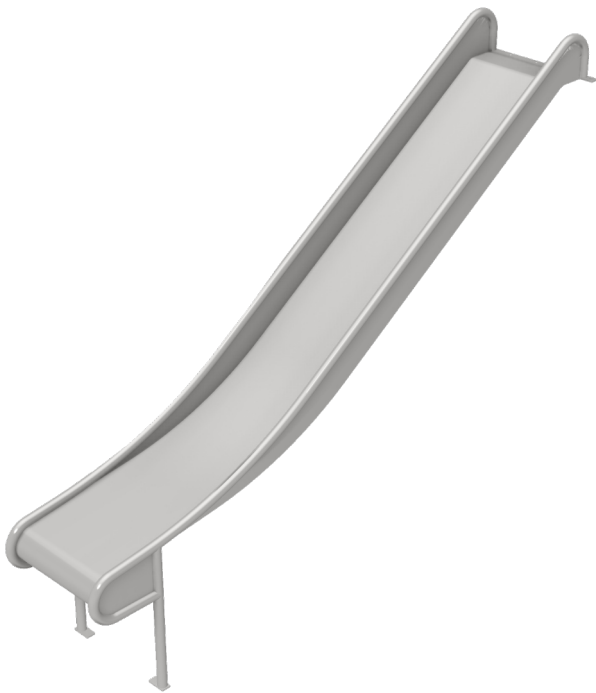

Our slides are manufactured from 2mm 304 stainless steel sheet with a 38mm diameter safety bar and 25mm diameter top safety rail where required.

**SL0 - Standard Width**

**SL4 - Double Width**

**Standard Width**

Product Code	Description	Height	Length	Width	Weight
SL0 - 060	Stainless steel slide without safety wings	0.6-0.7m	1.32m	0.5m	29kg
SL0 - 090	Stainless steel slide without safety wings	0.9-1m	2.08m	0.5m	42kg
SL0 - 125	Stainless steel slide without safety wings	1.25-1.5m	2.60m	0.5m	53kg
SL0 - 175	Stainless steel slide without safety wings	1.75-2m	3.32m	0.5m	64kg
SL0 - 225	Stainless steel slide without safety wings	2.25-2.5m	4.03m	0.5m	82kg

**Double Width**

Product Code	Description	Height	Length	Width	Weight
SL4 - 090	Stainless steel slide without safety wings	0.9-1m	2.08m	1.05m	94kg
SL4 - 125	Stainless steel slide without safety wings	1.25-1.5m	2.60m	1.05m	104kg
SL4 - 175	Stainless steel slide without safety wings	1.75-2m	3.32m	1.05m	128kg
SL4 - 225	Stainless steel slide without safety wings	2.25-2.5m	4.03m	1.05m	166kg

Each of our stainless steel slides are delivered in one piece attached to a specially made pallet to make installation and delivery straightforward.

The slide can be fixed to the sliding platform by means of 2 large and 4 smaller fixings (as detailed below) with the base slide legs being simply concreted in. Please note NO fixings are supplied with the slide.