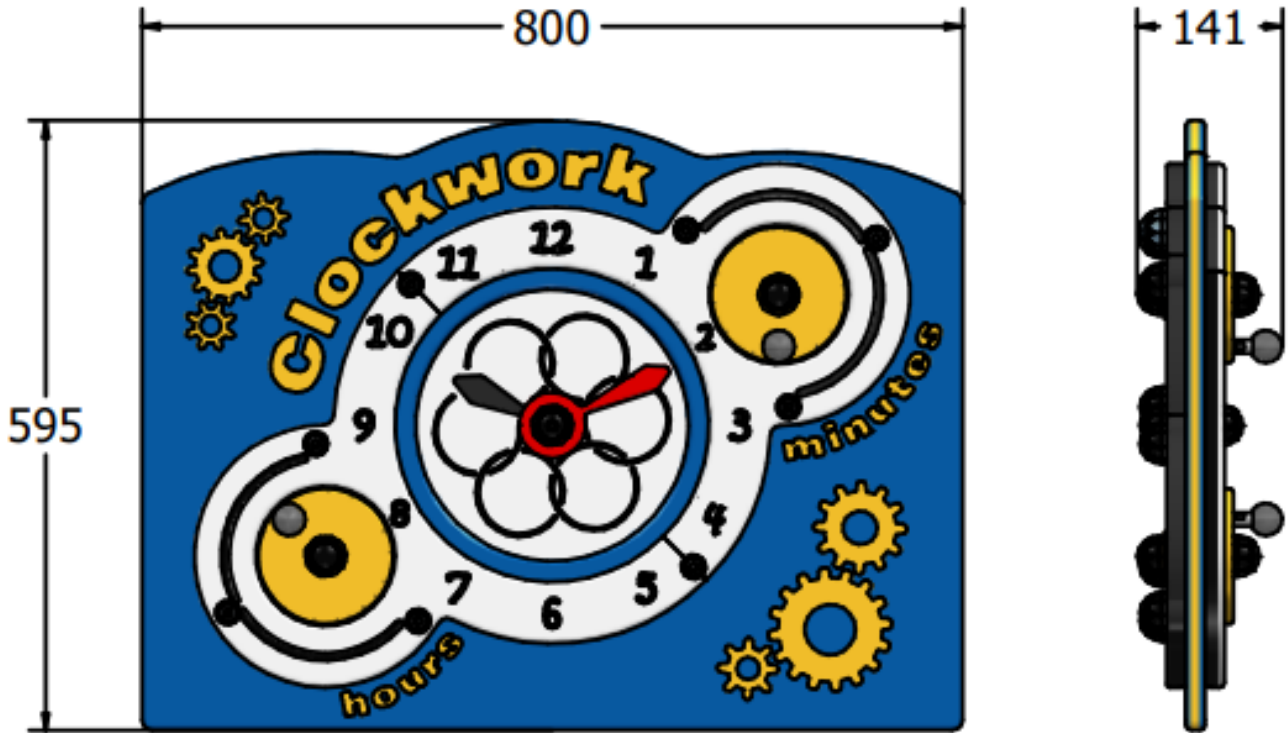

Side Elevation