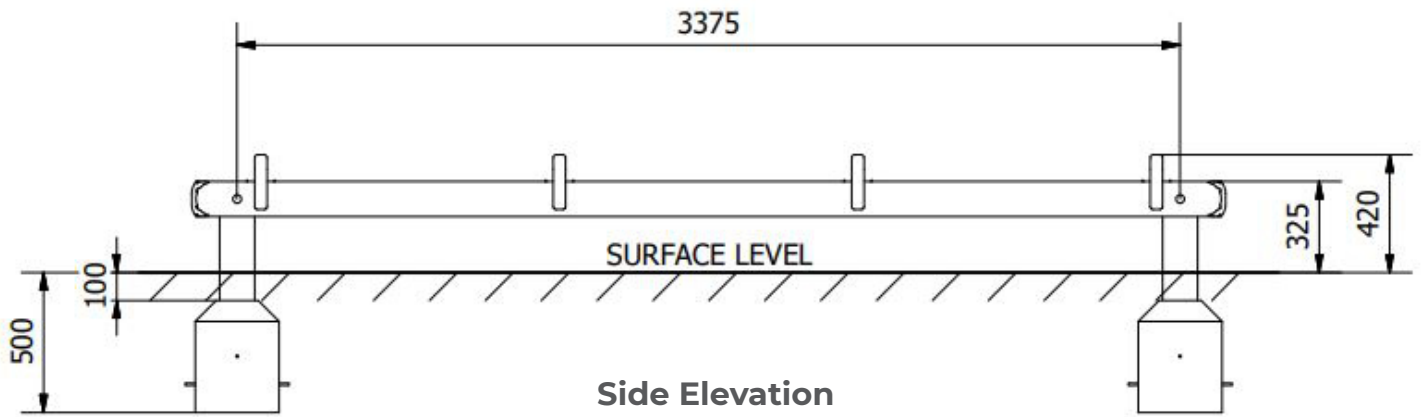

Side Elevation