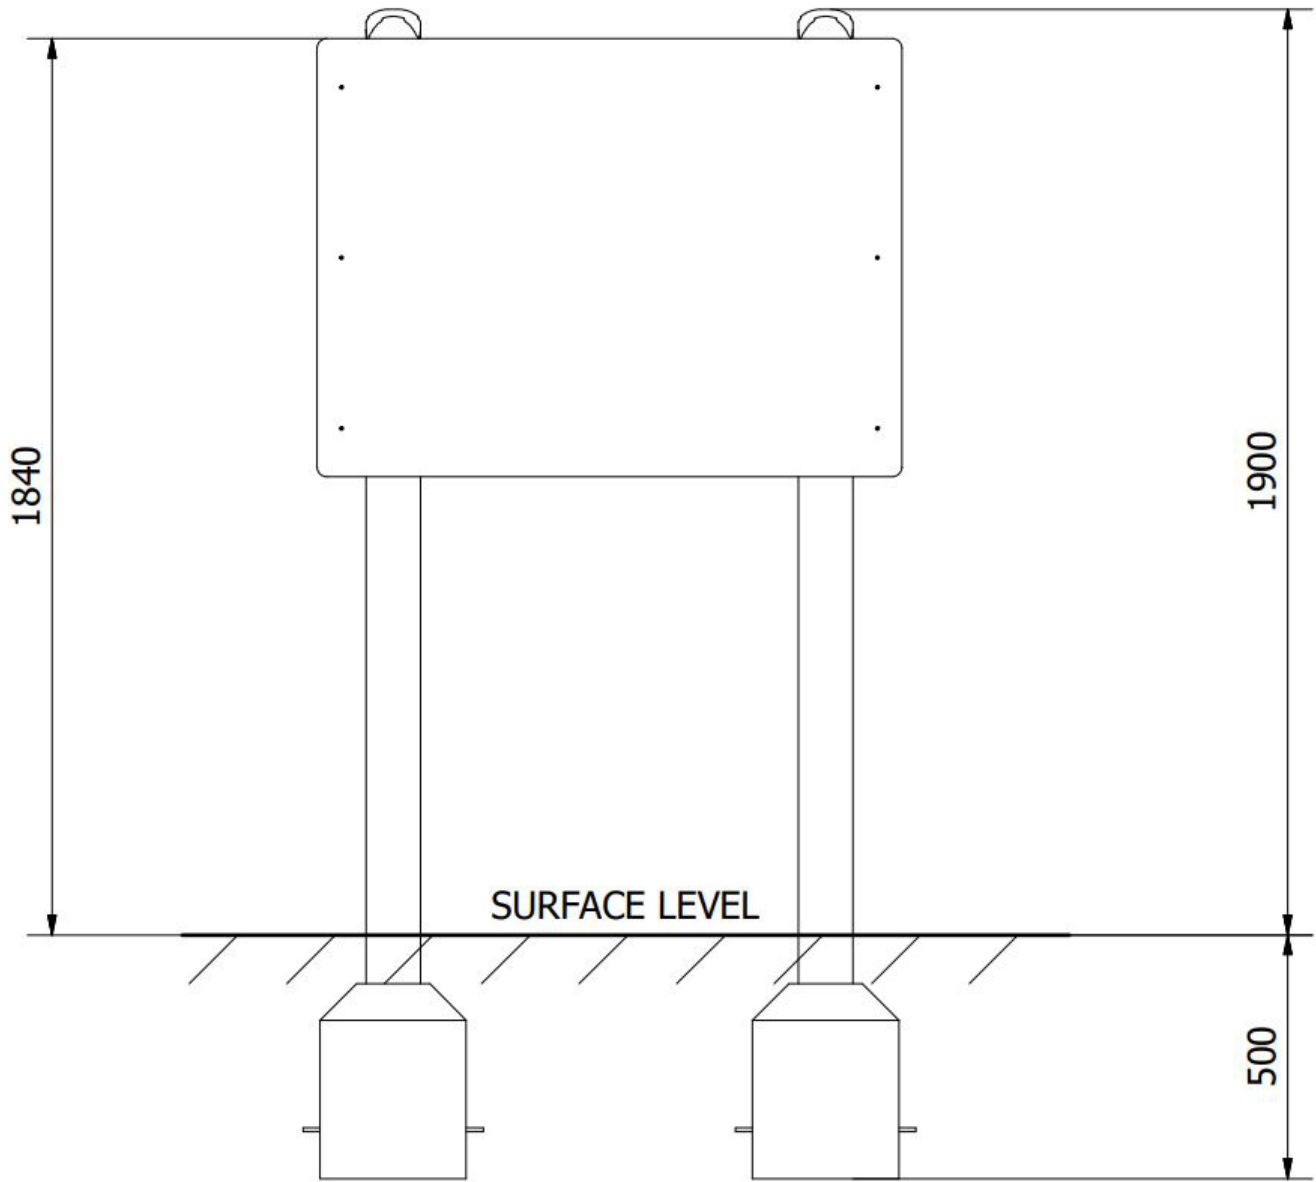

Side Elevation