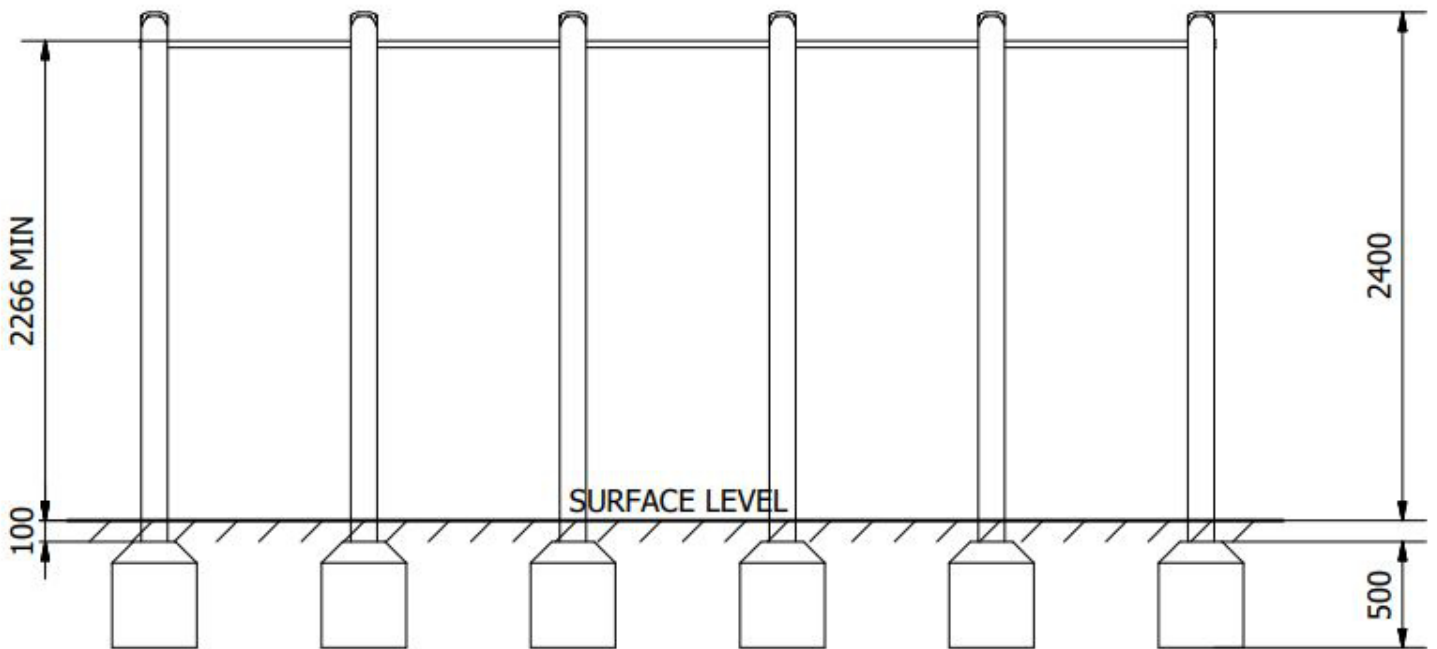

Side Elevation